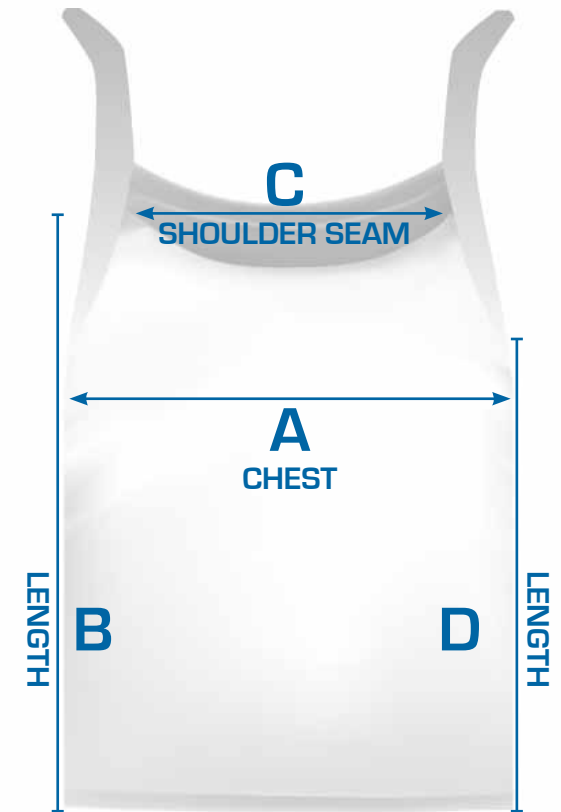

LADYS TOUCH

Size	Chest (A)	Length (B)	Strap to Strap (C)	Side Length (D)	NA
XS	13.75	14.5 (front) 16.5 (back)	8	11.625	NA
S	14.75	15.5 (front) 17.5 (back)	8.25	12.625	NA
M	15.75	16.5 (front) 18.5 (back)	8.5	13.625	NA
L	16.75	17.5 (front) 19.5 (back)	8.75	14.625	NA
XL	17.75	18.5 (front) 20.5 (back)	9	15.625	NA
2XL	18.75	19.5 (front) 21.5 (back)	9.25	16.625	NA
3XL	19.75	20.5 (front) 22.5 (back)	9.5	17.625	NA
4XL	NA	NA	NA	NA	NA
5XL	NA	NA	NA	NA	NA