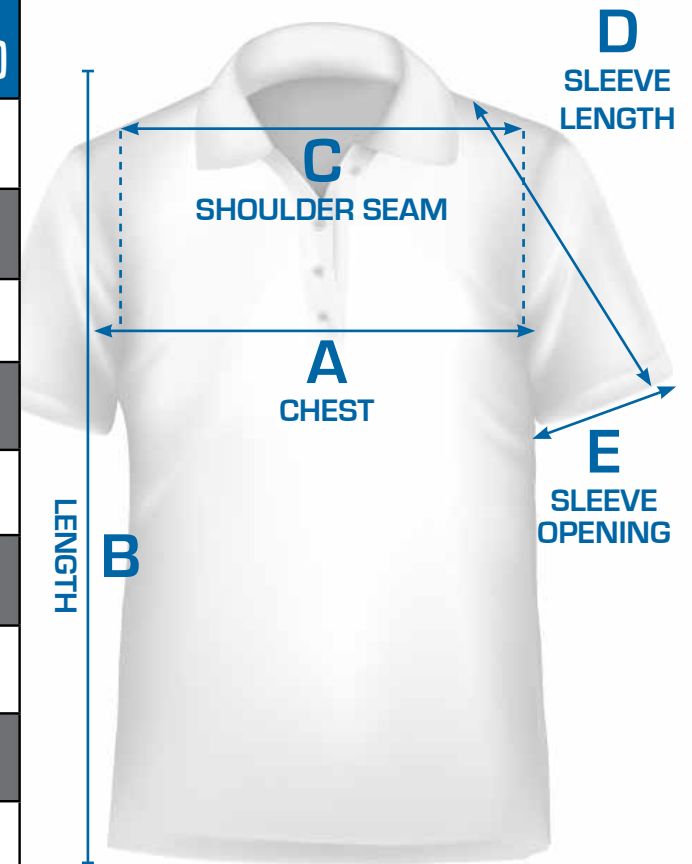

BASIC PERFORMANCE POLO

Size	Chest (A)	Length (B)	Shoulder to Shoulder (C)	Sleeve Length (D)	Sleeve Opening (E)
XS	18	27	16.5	7.5	7
S	19	28	17.5	8	7.5
M	20	29	19	8.5	8
L	21	30	21	9	8.5
XL	22	31	22	9.5	9
2XL	23	32	23	10	9.5
3XL	24	33	24	10.5	10
4XL	NA	NA	NA	NA	NA
5XL	NA	NA	NA	NA	NA