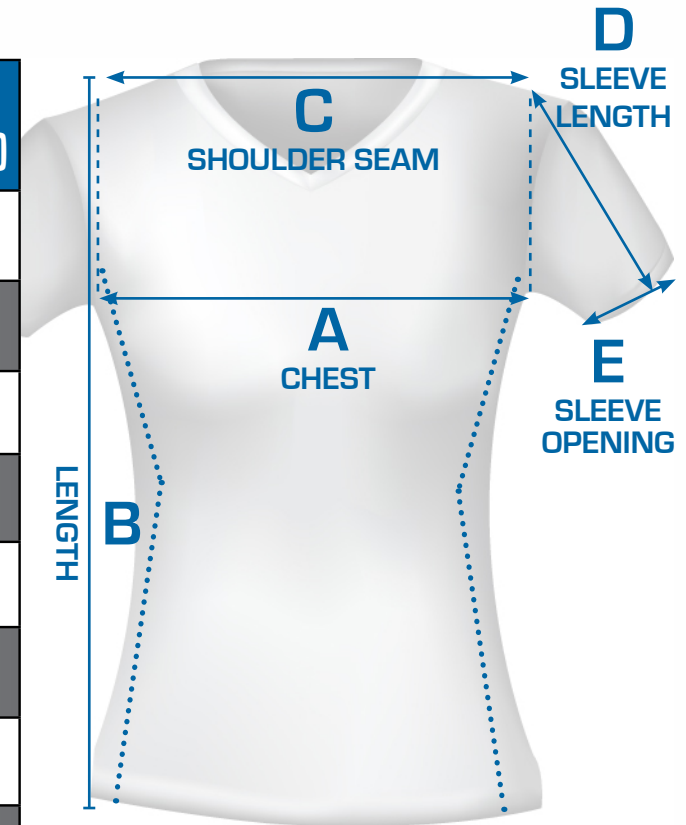

ECO LADIES RUNNING

SHORT SLEEVE

Size	Chest (A)	Length (B)	Shoulder to Shoulder (C)	Sleeve Length (D)	Sleeve Opening (E)
XS	16	24.5	15.3	5.5	5.8
S	17	25	15.9	5.7	6
M	18	25.5	16.5	6	6.2
L	19	26	17.2	6.3	6.5
XL	20	26.5	17.8	6.5	6.7
2XL	21	27	18.4	6.8	7
3XL	NA	NA	NA	NA	NA
4XL	NA	NA	NA	NA	NA
5XL	NA	NA	NA	NA	NA