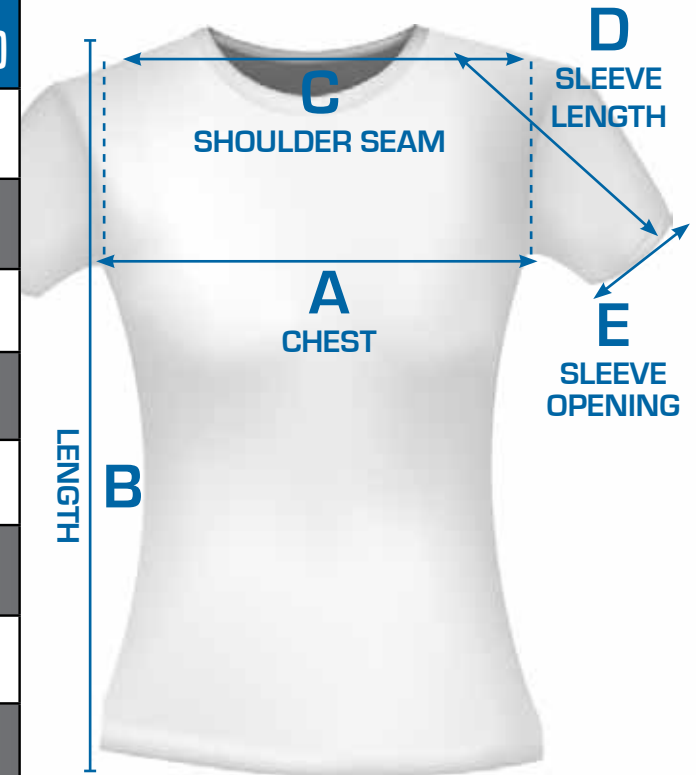

LADIES TOUCH RINGER

Size	Chest (A)	Length (B)	Shoulder to Shoulder (C)	Sleeve Length (D)	Sleeve Opening (E)
XS	16.25	21	13.25	4.875	5.75
S	17.25	22	14.75	5.25	6
M	18.25	23	15.75	5.625	6.25
L	19.25	24	16.75	6	6.5
XL	20.25	25	17.75	6.375	6.75
2XL	21.25	26	18.75	6.75	7
3XL	22.25	27	19.75	7.125	7.25
4XL	NA	NA	NA	NA	NA
5XL	NA	NA	NA	NA	NA