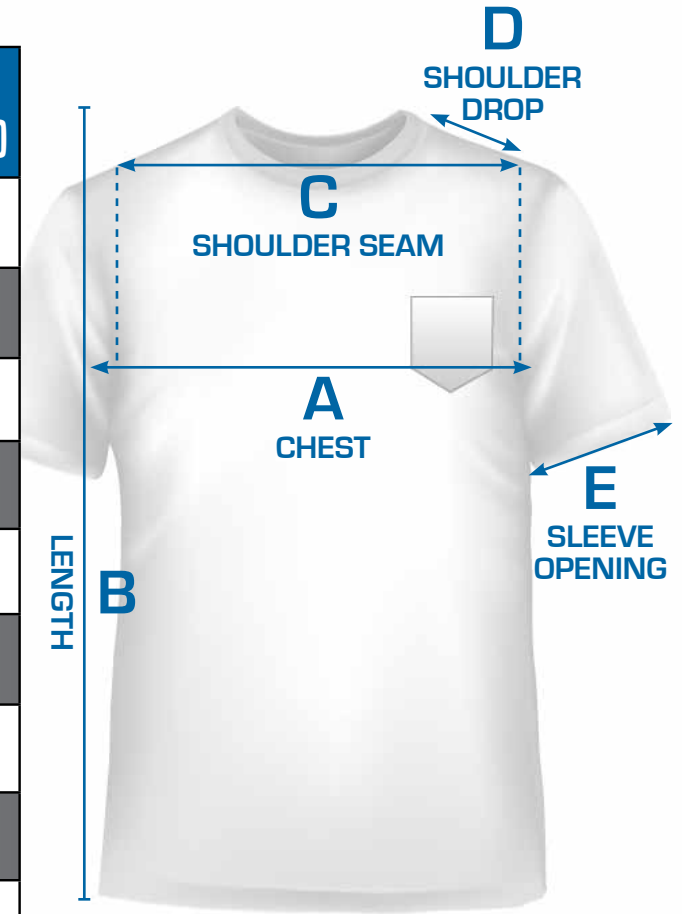

BASIC POCKET T

Size	Chest (A)	Length (B)	Shoulder to Shoulder (C)	Shoulder Drop (D)	Sleeve Opening (E)
XS	18	27.5	16.25	1.5	6
S	19.5	28.5	17.75	1.5	6.5
M	21	29.5	19.25	1.5	7
L	22.5	30.5	20.75	1.5	7.5
XL	24	31.5	22.25	1.5	8
2XL	25.5	32.5	23.75	1.5	8.5
3XL	27	33.5	25.25	1.5	9
4XL	28.5	34.5	26.75	1.5	9.5
5XL	30	35.5	28.25	1.5	10