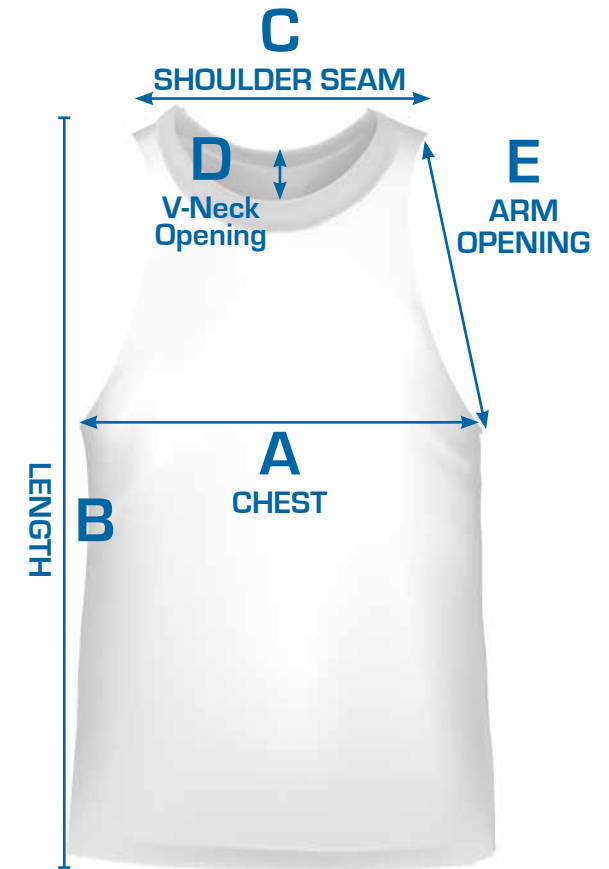

MICRO SINGLET

Size	Chest (A)	Length (B)	Shoulder to Shoulder (C)	Shoulder Drop (D)	Sleeve Opening (E)
XS	NA	NA	NA	NA	NA
S	18.75	24.875	10.375	5.5	10.5
M	20.25	26.125	10.625	5.625	11.625
L	21.25	27.5	10.875	5.75	12.125
XL	22.25	28.75	11.125	5.875	12.875
2XL	NA	NA	NA	NA	NA
3XL	NA	NA	NA	NA	NA
4XL	NA	NA	NA	NA	NA
5XL	NA	NA	NA	NA	NA