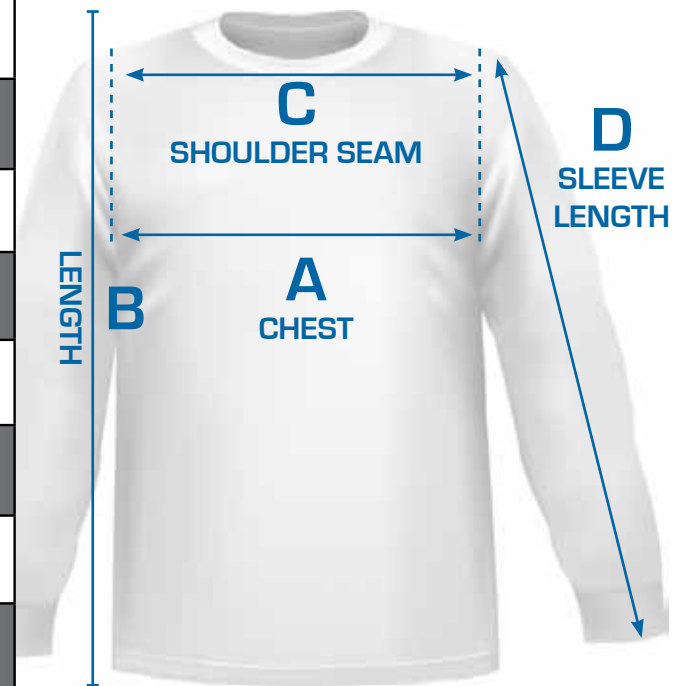

BASIC T LONG SLEEVE

Size	Chest (A)	Length (B)	Shoulder to Shoulder (C)	Sleeve Length (D)	NA
XS	18	27.5	16.25	24	NA
S	19.5	28.5	17.75	24.5	NA
M	21	29.5	19.25	25	NA
L	22.5	30.5	20.75	25.5	NA
XL	24	31.5	22.25	26	NA
2XL	25.5	32.5	23.75	26.5	NA
3XL	27	33.5	25.25	27	NA
4XL*	28.5	34.5	26.75	27.5	NA
5XL	NA	NA	NA	NA	NA

* Available in Safety Colors Only.