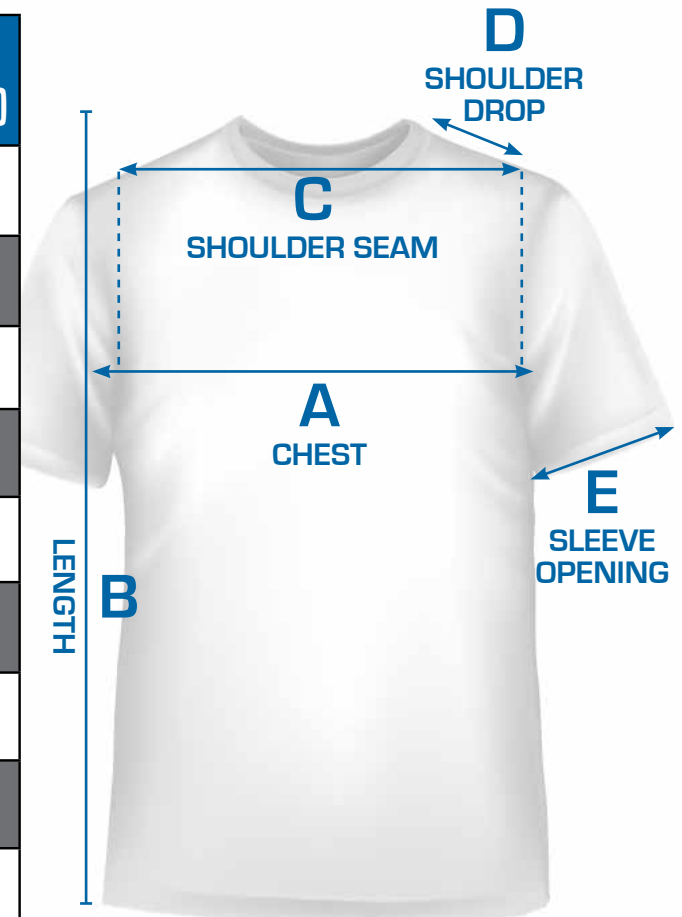

BASIC T RINGER

Size	Chest (A)	Length (B)	Shoulder to Shoulder (C)	Shoulder Drop (D)	Sleeve Opening (E)
XS	18	27.5	16.25	1.5	6
S	19.5	28.5	17.75	1.5	6.5
M	21	29.5	19.25	1.5	7
L	22.5	30.5	20.75	1.5	7.5
XL	24	31.5	22.25	1.5	8
2XL	25.5	32.5	23.75	1.5	8.5
3XL	27	33.5	25.25	1.5	9
4XL	NA	NA	NA	NA	NA
5XL	NA	NA	NA	NA	NA