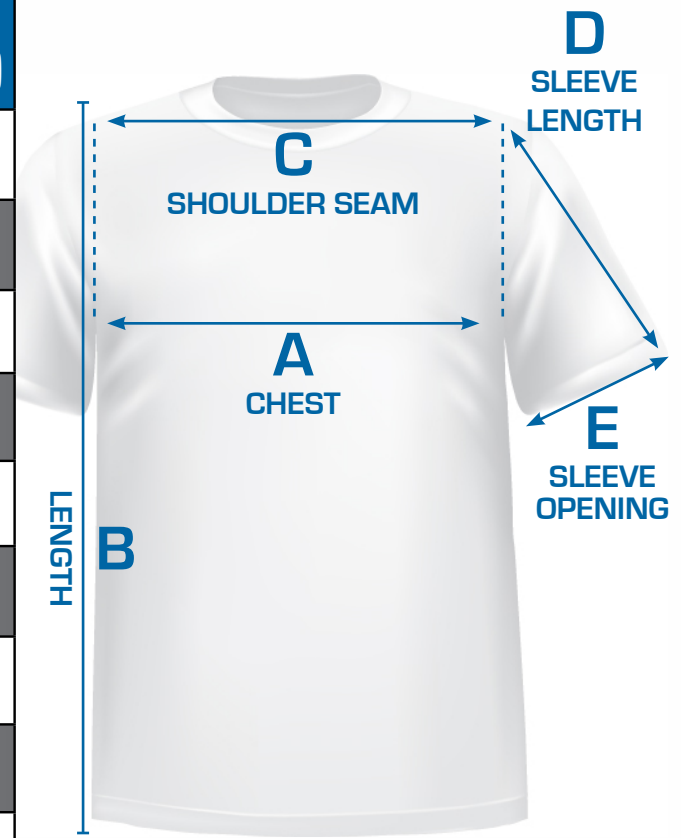

MICRO SHORT SLEEVE

Size	Chest (A)	Length (B)	Shoulder to Shoulder (C)	Sleeve Length (D)	Sleeve Opening (E)
XS	18	27.5	16.25	7.5	6
S	19.5	28.5	17.75	8	6.5
M	21	29.5	19.25	8.5	7
L	22.5	30.5	20.75	9	7.5
XL	24	31.5	22.25	9.5	8
2XL	25.5	32.5	23.75	10	8.5
3XL	27	33.5	25.25	10.5	9
4XL	NA	NA	NA	NA	NA
5XL	NA	NA	NA	NA	NA