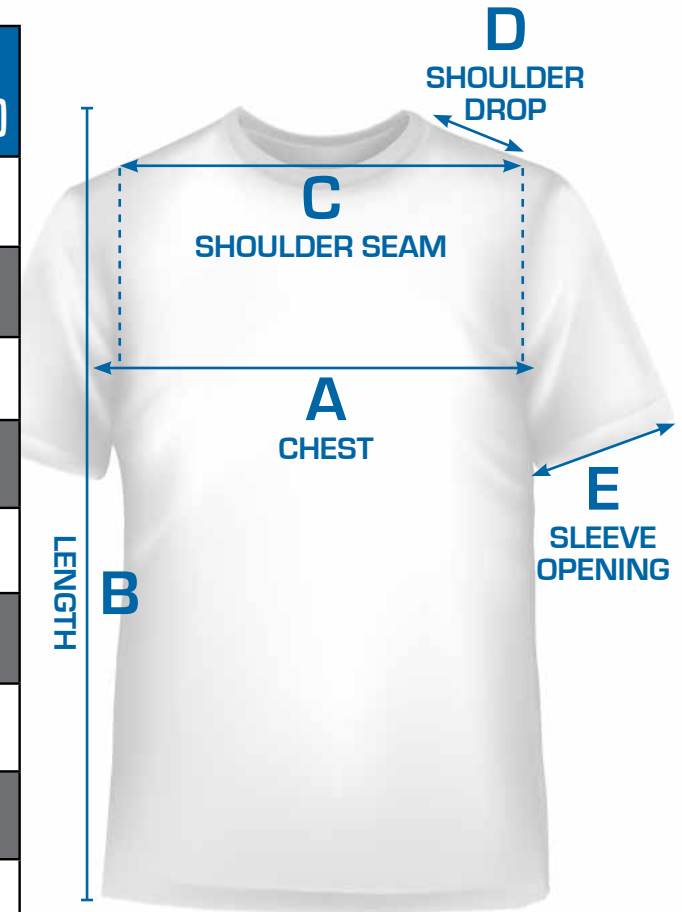

# SIZING CHARTS

# BASIC T SHORT SLEEVE

Size	Chest (A)	Length (B)	Shoulder to Shoulder (C)	Shoulder Drop (D)	Sleeve Opening (E)
XS	18	27.5	16.25	1.5	6
S	19.5	28.5	17.75	1.5	6.5
M	21	29.5	19.25	1.5	7
L	22.5	30.5	20.75	1.5	7.5
XL	24	31.5	22.25	1.5	8
2XL	25.5	32.5	23.75	1.5	8.5
3XL	27	33.5	25.25	1.5	9
4XL*	28.5	34.5	26.75	1.5	9.5
5XL**	30	35.5	28.25	1.5	10