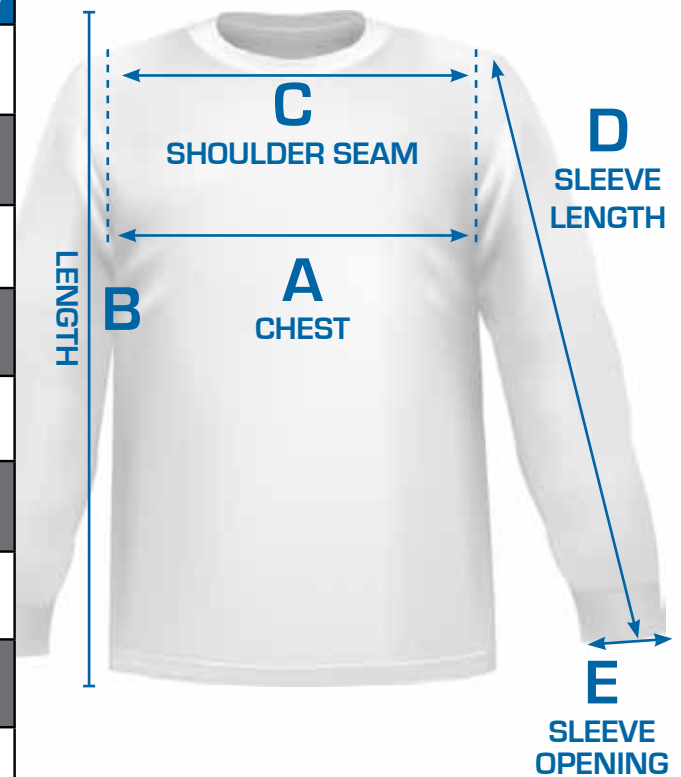

MICRO LONG SLEEVE

Size	Chest (A)	Length (B)	Shoulder to Shoulder (C)	Sleeve Length (D)	Sleeve Opening (E)
XS	21	24.5	16.75	23.5	4
S	22.5	25.75	18.25	24	4.25
M	24	27	19.75	24.5	4.5
L	25	28.25	20.75	25	4.75
XL	26	29.5	21.75	25.5	5
2XL	27	30.75	22.75	26	5.25
3XL	28	32	23.75	26.5	5.5
4XL	NA	NA	NA	NA	NA
5XL	NA	NA	NA	NA	NA