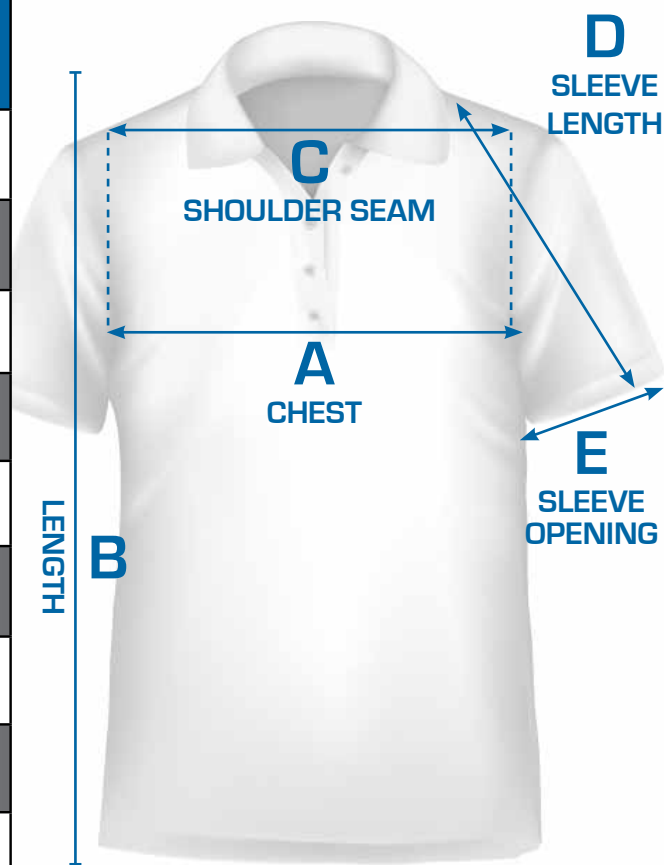

BASIC POLO

Size	Chest (A)	Length (B)	Shoulder to Shoulder (C)	Sleeve Length (D)	Sleeve Opening (E)
XS	18	27.5	16.25	7.5	6
S	19.5	28.5	17.75	8	6.5
M	21	29.5	19.25	8.5	7
L	22.5	30.5	20.75	9	7.5
XL	24	31.5	22.75	9.5	8
2XL	25.5	32.5	23.75	10	8.5
3XL	27	33.5	25.25	10.5	9
4XL	NA	NA	NA	NA	NA
5XL	NA	NA	NA	NA	NA