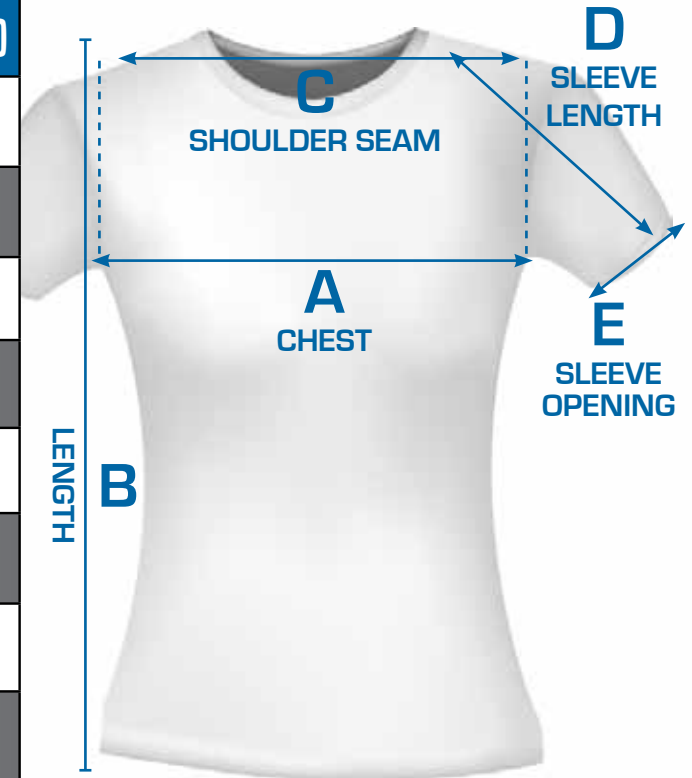

BABYDOLL

Size	Chest (A)	Length (B)	Shoulder to Shoulder (C)	Sleeve Length (D)	Sleeve Opening (E)
XS	14.125	21.875	13.25	5.75	5.625
S	15.125	22.875	14.25	6.125	5.875
M	16.125	23.875	15.25	6.5	6.125
L	17.125	24.875	16.25	6.875	6.375
XL	18.125	25.875	17.25	7.25	6.625
2XL	19.125	26.875	18.25	7.625	6.875
3XL	20.125	27.875	19.25	8	7.125
4XL	NA	NA	NA	NA	NA
5XL	NA	NA	NA	NA	NA