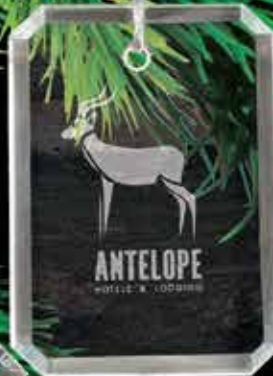

All Premier Crystal comes packaged in a lined gift box.

Premier Crystal Ornaments

Act of
Giving
something to others is
an art of flowering your
Heart.

- Vinayak

Crystal Ornaments

Size: 3" - 3 1/2"

- CRY3617 Oval Facet
- CRY3627 Diamond
- CRY3621 Rectangle Clipped Corners
- CRY3618 Round Facet
- CRY3619 Octagon
- CRY3623 Hexagon