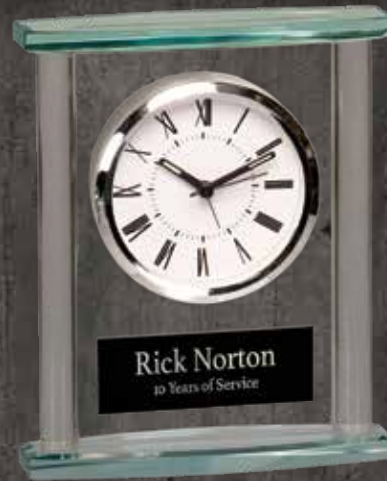

Glass Clocks

GCK101
Arch Glass Clock with
Black Border
Size: 6 1/4"

GCK102
Square Arch Glass Clock with
Black Border
Size: 6 1/4"

GCK003
Square Glass Clock
Size: 7"

GCK001
Arch Glass Clock
Size: 6 1/4"

T138
Rosewood Finish Glass Clock with Beveled
Columns
Size: 7"