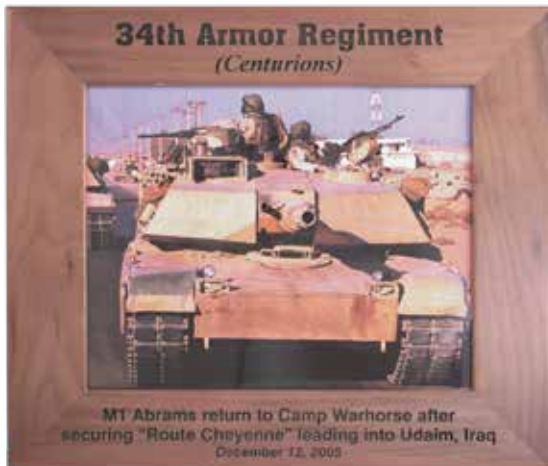

PTF1811
Red Alder Photo Frame
Holds: 8 1/2" x 11"

Frames can hang or stand horizontally or vertically.

PTF546
Red Alder Photo Frame
Holds: 4" X 6"

PTF557
Red Alder Photo Frame
Holds: 5" X 7"

Frames can hang or stand horizontally or vertically.