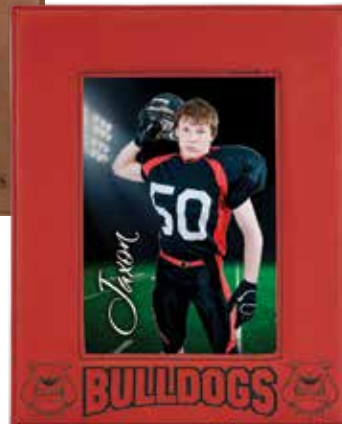

Leatherette & Cork Photo Frames

Leatherette Photo Frames

Holds: 4" x 6"

- LLF146 Light Brown
- LLF246 Dark Brown
- LLF346A Black/Gold
- LLF446 Rawhide
- LLF546 Gray
- LLF846 Pink
- LLF946 Black/Silver
- LLF1046 Rustic/Gold
- LLF1146 Teal
- LLF1246 Blue/Silver
- LLF1346 Bamboo
- LLF1446 White Marble
- LLF1546 Red

Cork Photo Frame

LCF146 Cork

Holds: 4" x 6"

Leatherette Photo Frames

Holds: 5" x 7"

- LLF157 Light Brown
- LLF257 Dark Brown
- LLF357A Black/Gold
- LLF457 Rawhide
- LLF557 Gray
- LLF857 Pink
- LLF957 Black/Silver
- LLF1057 Rustic/Gold
- LLF1157 Teal
- LLF1257 Blue/Silver
- LLF1357 Bamboo
- LLF1457 White Marble
- LLF1557 Red

Cork Photo Frame

LCF157 Cork

Holds: 5" x 7"

Leatherette Photo Frames

Holds: 8" x 10"

- LLF1810 Light Brown
- LLF2810 Dark Brown
- LLF3810A Black/Gold
- LLF4810 Rawhide
- LLF5810 Gray
- LLF8810 Pink
- LLF9810 Black/Silver
- LLF10810 Rustic/Gold
- LLF11810 Teal
- LLF12810 Blue/Silver
- LLF13810 Bamboo
- LLF14810 White Marble
- LLF15810 Red

Cork Photo Frame

LCF1810 Cork

Holds: 8" x 10"