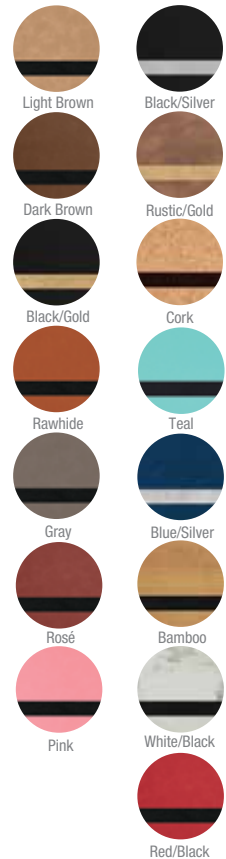

Lasered
Leatherette

GFT622
4" Round Cork Coaster Set
Available only in the colors listed above.