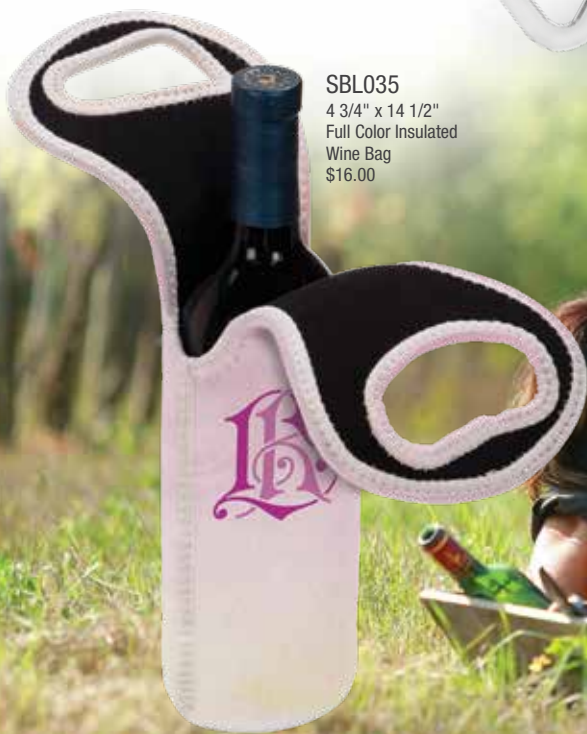

14" x 4 1/4" x 4 1/2"
Single Leatherette or Cork Wine Box with
Tools Available only in the colors listed above
\$46.00

- GFT216 Light Brown
- GFT217 Dark Brown
- GFT256A Black/Gold
- GFT277 Rawhide
- GFT396 Gray
- GFT398 Rosé
- GFT399 Pink
- GFT617 Black/Silver
- GFT716 Rustic/Gold
- GFT812 Teal
- GFT781 Cork

5 1/2" x 14 1/2" Wine Bag
\$18.00

Wine DRINKWARE

Leatherette & Cork Wine Bottle Openers

Lasered Leatherette

- GFT1151 Light Brown
- GFT1152 Dark Brown
- GFT1153 Black/Gold
- GFT1154 Rawhide
- GFT1155 Gray
- GFT1156 Pink
- GFT1157 Rosé
- GFT1158 Black/Silver
- GFT1159 Rustic/Gold
- GFT1160 Blue/Silver
- GFT1161 Teal
- GFT1162 Cork
- GFT1163 Bamboo
- GFT1164 Red

5 1/4" Wine/Bottle Opener (Corkscrew with Assist, Bottle Opener & Knife)
\$12.00

- GFT045 Wood
- 5 1/4" Wine/Bottle Opener (Corkscrew with Assist, Bottle Opener & Knife)
\$11.00

Full Color Wine Bag

SBL035
4 3/4" x 14 1/2"
Full Color Insulated
Wine Bag
\$16.00