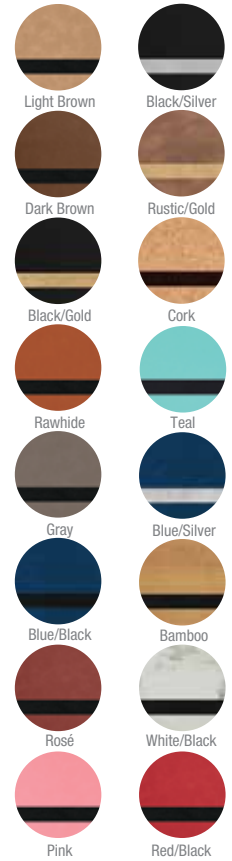

Lasered
Leatherette