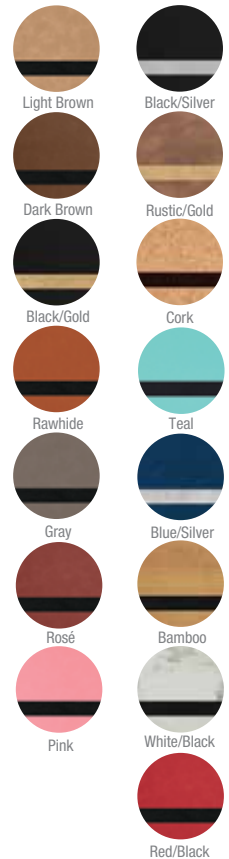

*Lasered
Leatherette*

1. GFT237 Light Brown
   - GFT238 Dark Brown
   - GFT260A Black/Gold
   - GFT281 Rawhide
   - GFT405 Gray
   - GFT408 Pink
   - GFT283 Black/Silver
   - GFT720 Rustic/Gold
   - GFT626 Teal
2. 4" Round Leatherette Coaster Set
   Available only in the colors listed above.
   $24.00

1. GFT239 Light Brown
   - GFT240 Dark Brown
   - GFT261A Black/Gold
   - GFT282 Rawhide
   - GFT409 Gray
   - GFT412 Pink
   - GFT284 Black/Silver
   - GFT721 Rustic/Gold
   - GFT627 Teal
2. 4" x 4" Square Leatherette Coaster Set
   Available only in the colors listed above.
   $24.00

GFT623
4" x 4" Square Cork Coaster Set
Available only in the colors listed above.
$29.00

GFT622
4" Round Cork Coaster Set
Available only in the colors listed above.
$29.00