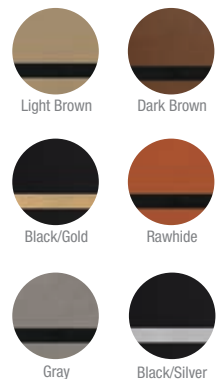

Lasered Leatherette