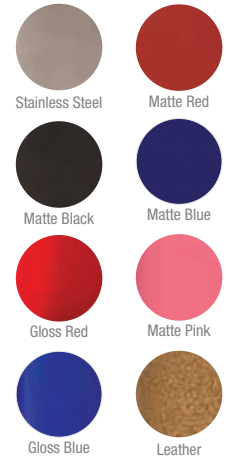

FSK605

6 oz. Leather Stainless Steel Flask
Size: 4 1/4"
$18.00