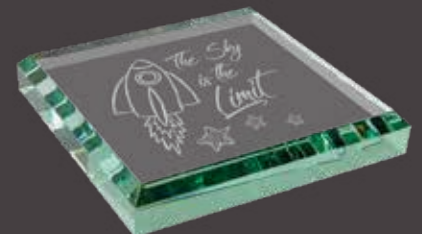

GPW33J  
Size: 3" x 3" x 1/2"  
\$16.95

**Gavels & Gavel Sets**

Beautifully finished awards to honor and recognize Directors, Chairpersons and other distinguished leaders.

**8C2401**  
Genuine Walnut Plaque with 8" Gavel  
Size: 9" x 12"  
\$106.50