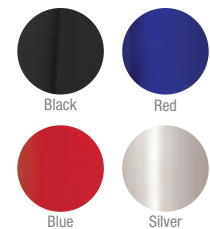

BHM01

Silver
Size: 3 7/8"
Available only in the colors listed above
$10.95