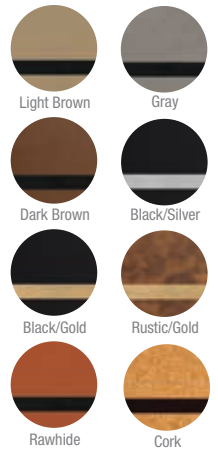

Lasered Leatherette