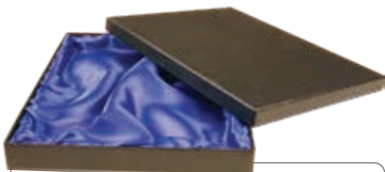

Enhance your presentation with an elegant Regal Plaque Box. Boxes have matte black finish with blue satin lining.
(Sold Separately)