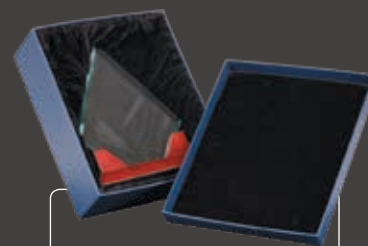

All Premier Glass comes packaged in a lined gift box.