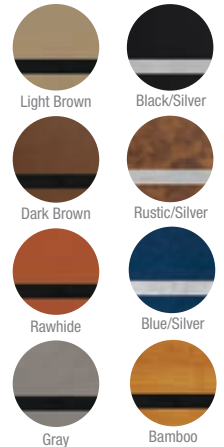

Lasered Leatherette