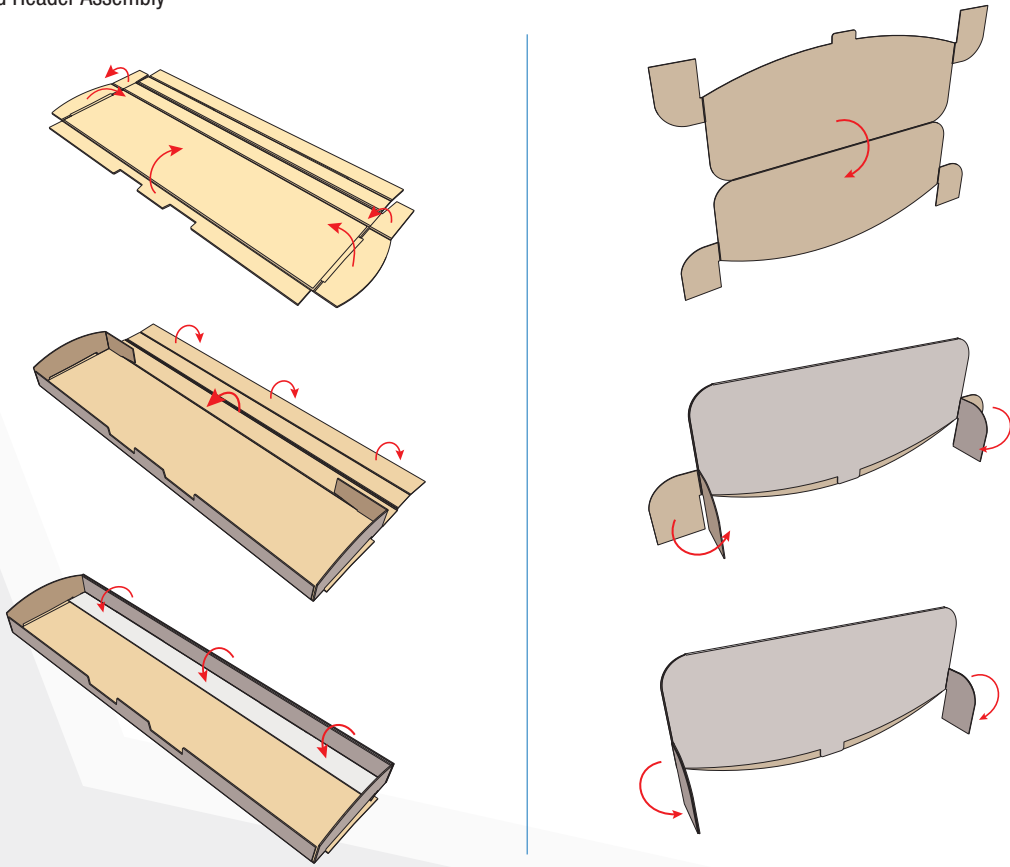

Polar Camel Countertop Display Assembly Instructions

Base Assembly

Shelf and Header Assembly

Header and Shelf to Base Coupling

Fully Assembled Display

Scan for an Instructional How-To Video of the POP Display Assembly.