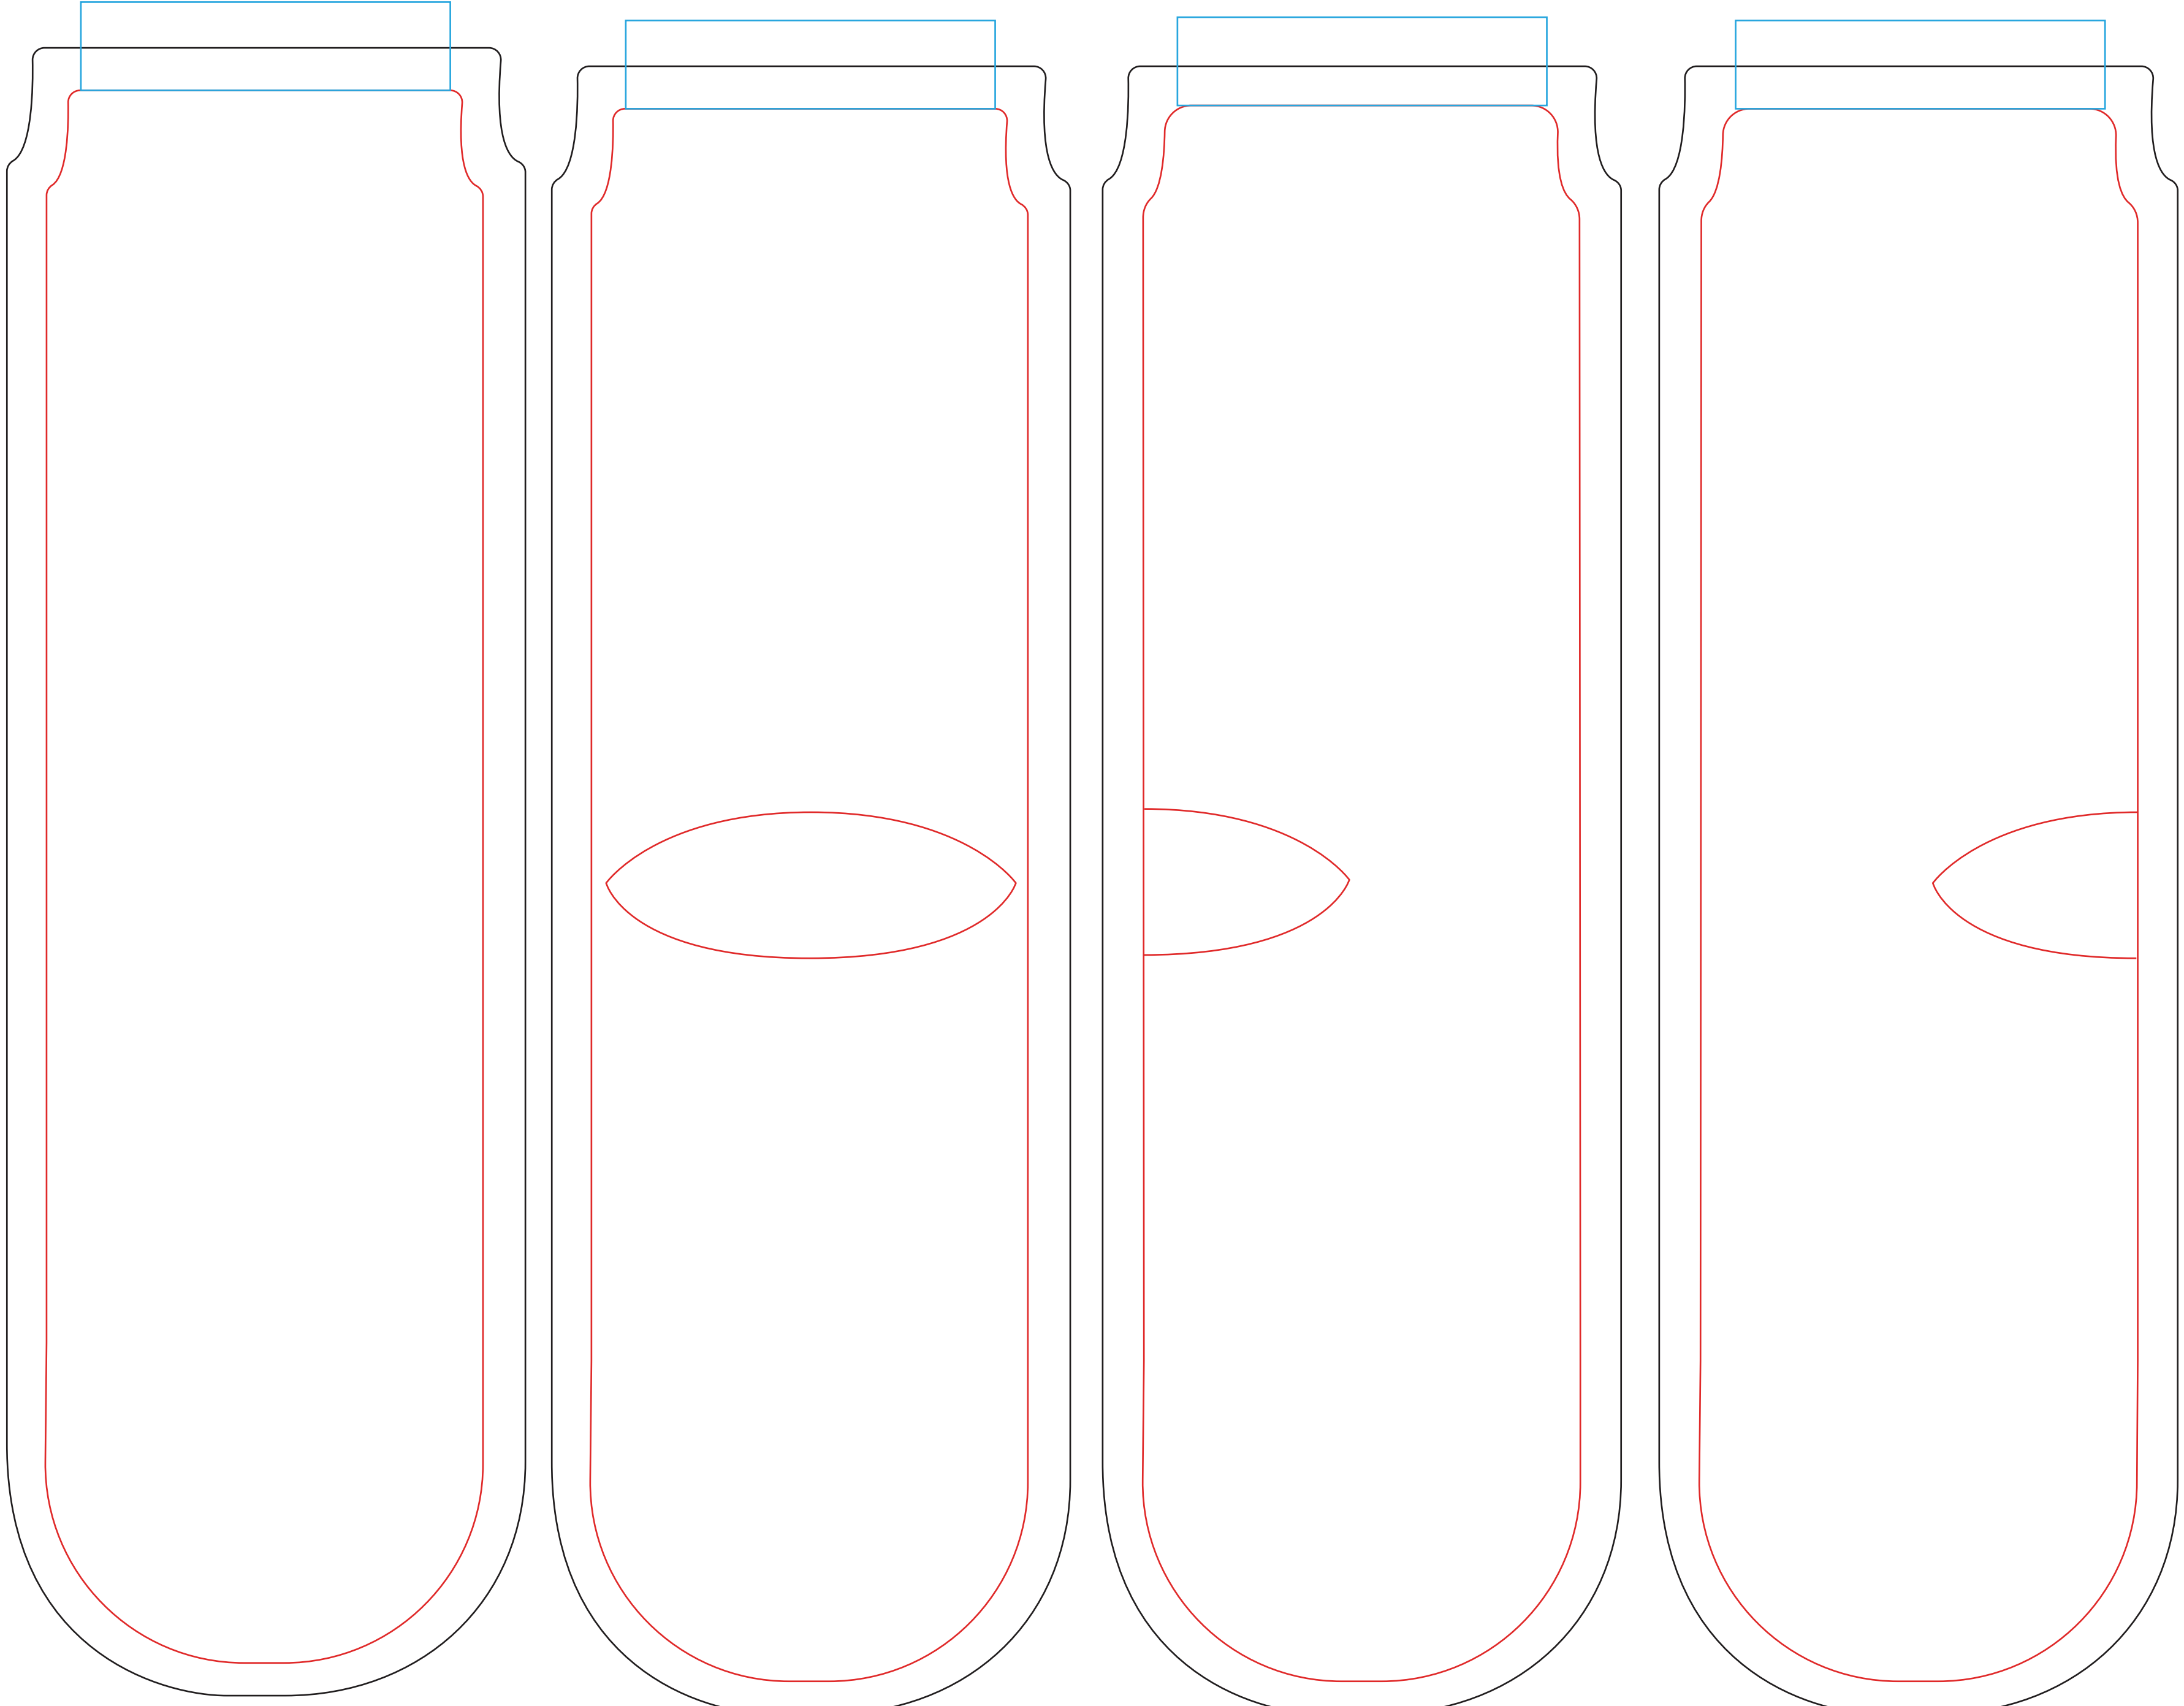

Red Line: Actual Product Dimensions

Black Line: Bleed Line

Blue Line: Pre-insterted Sock Jig

FRONT

BACK

SIDE

SIDE