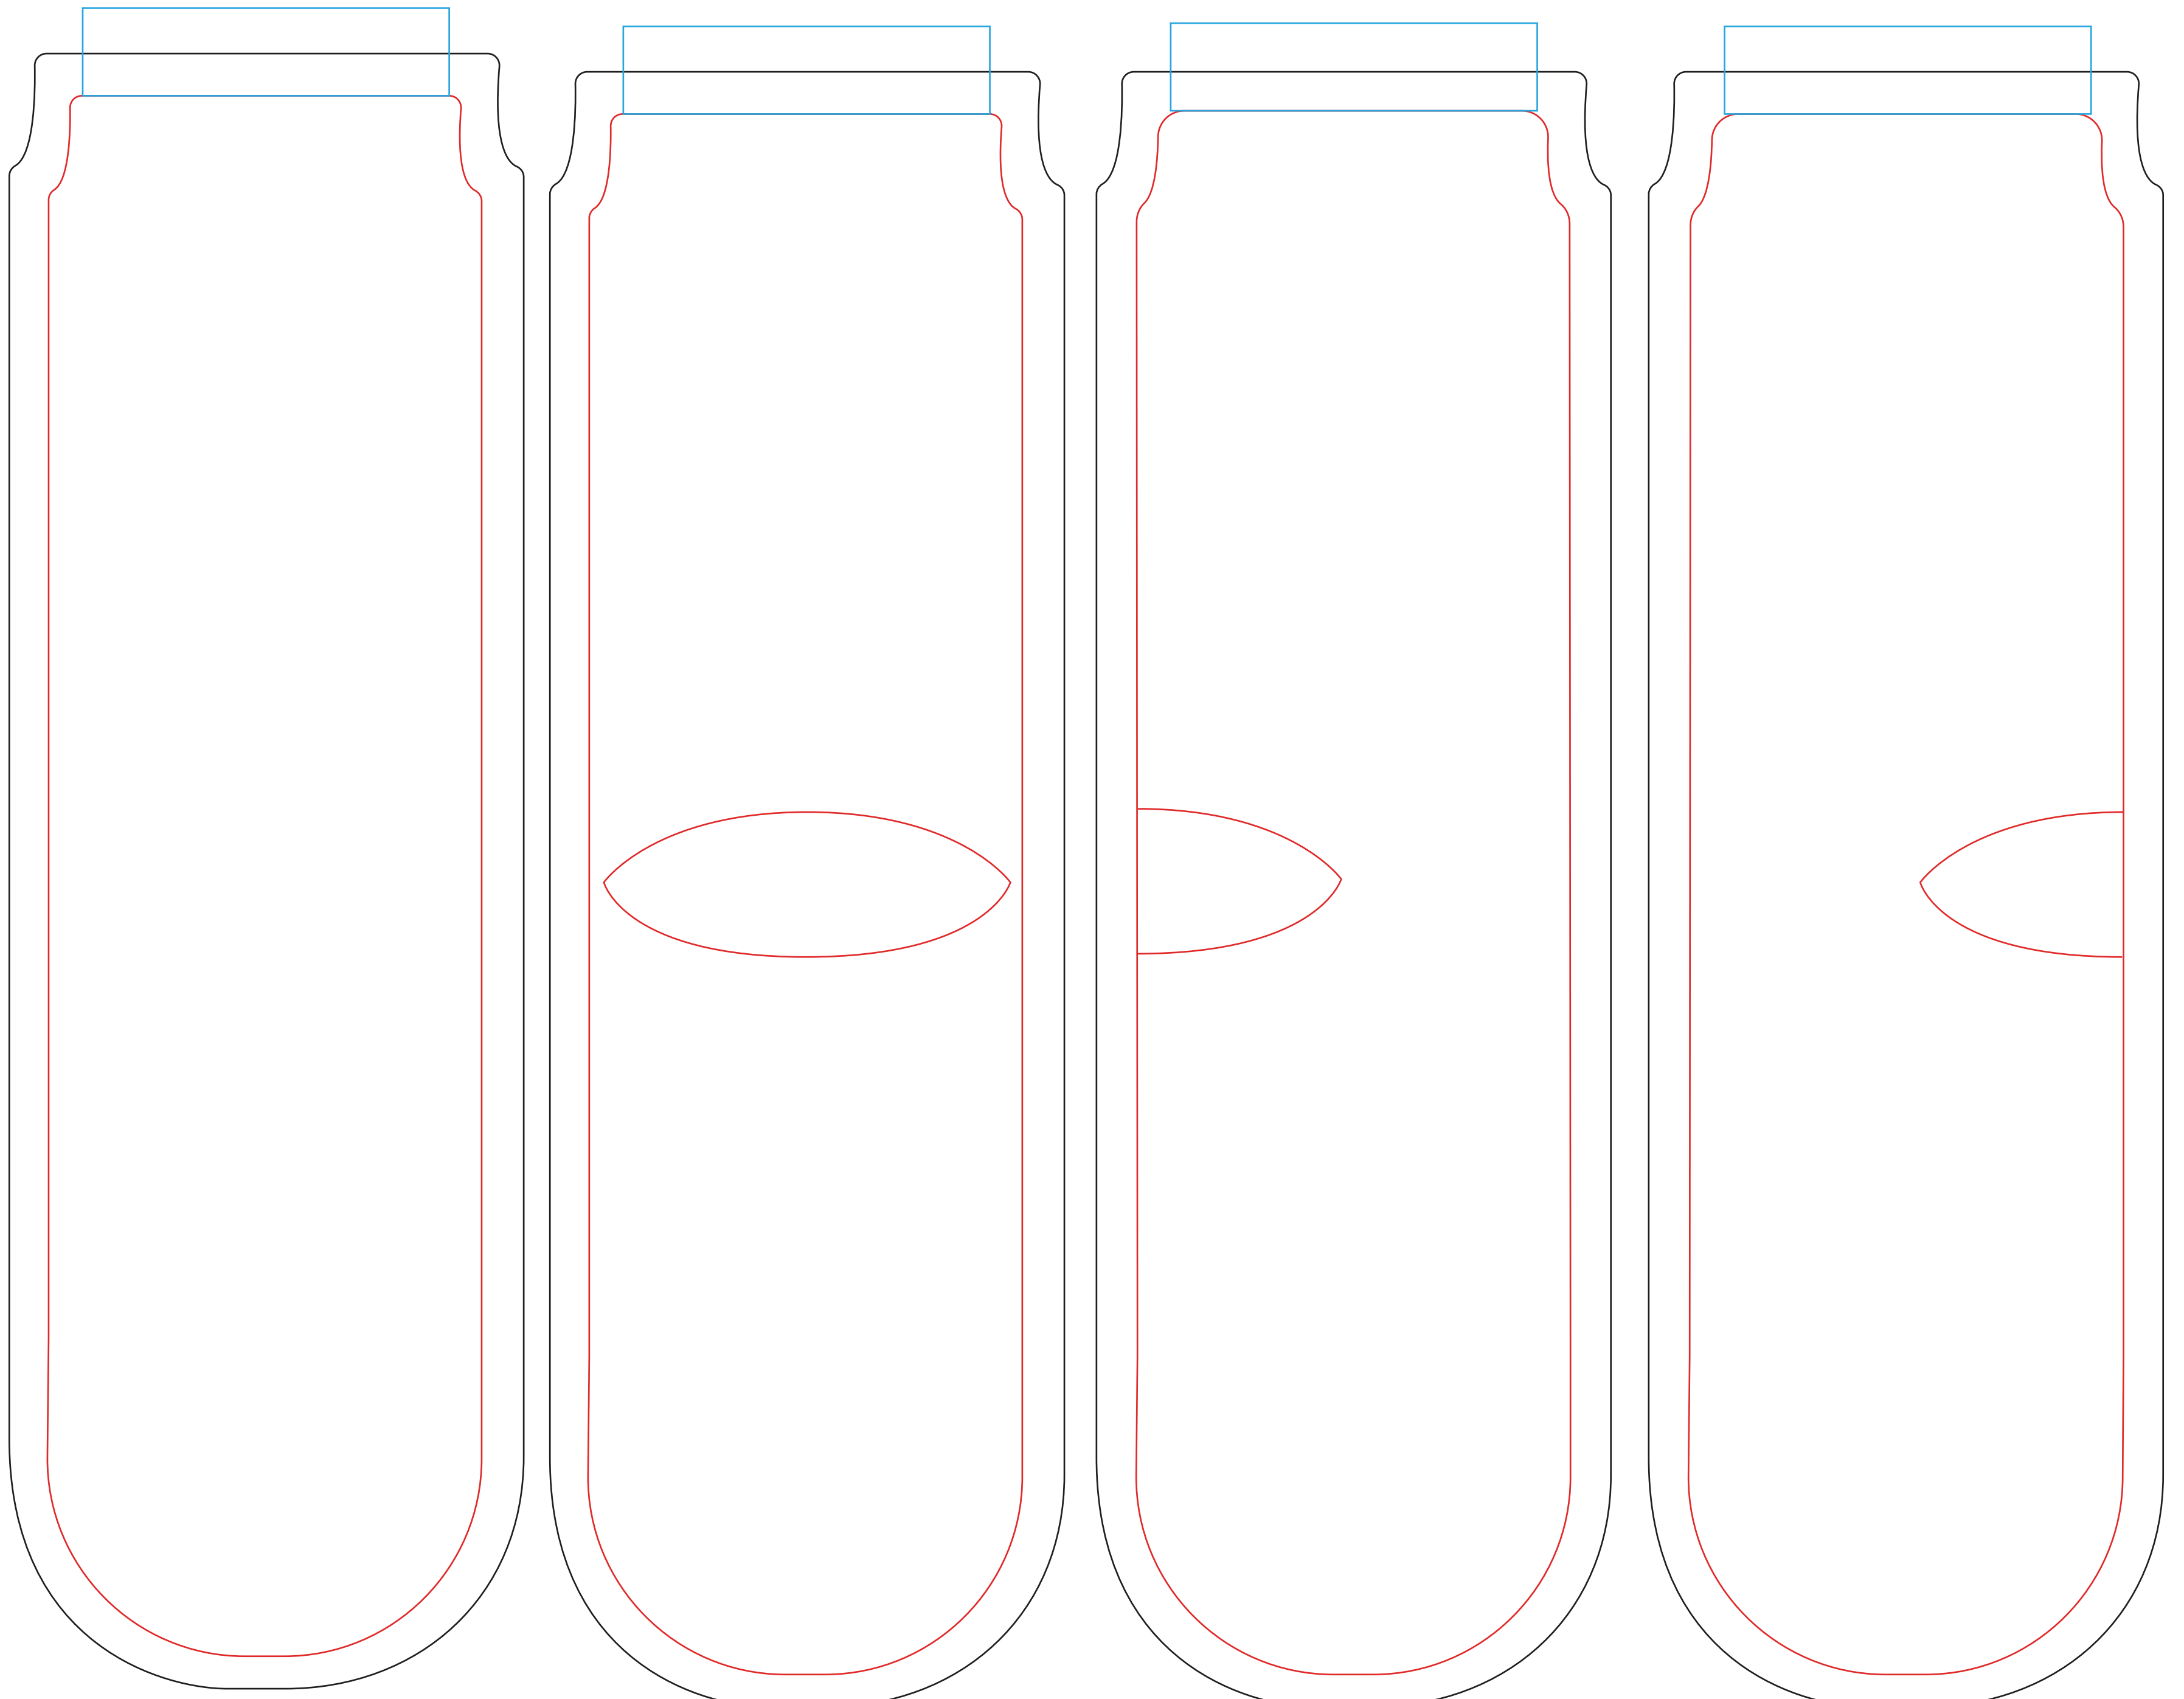

Red Line: Actual Product Dimensions

Black Line: Bleed Line

Blue Line: Pre-insterted Sock Jig

FRONT

BACK

SIDE

SIDE