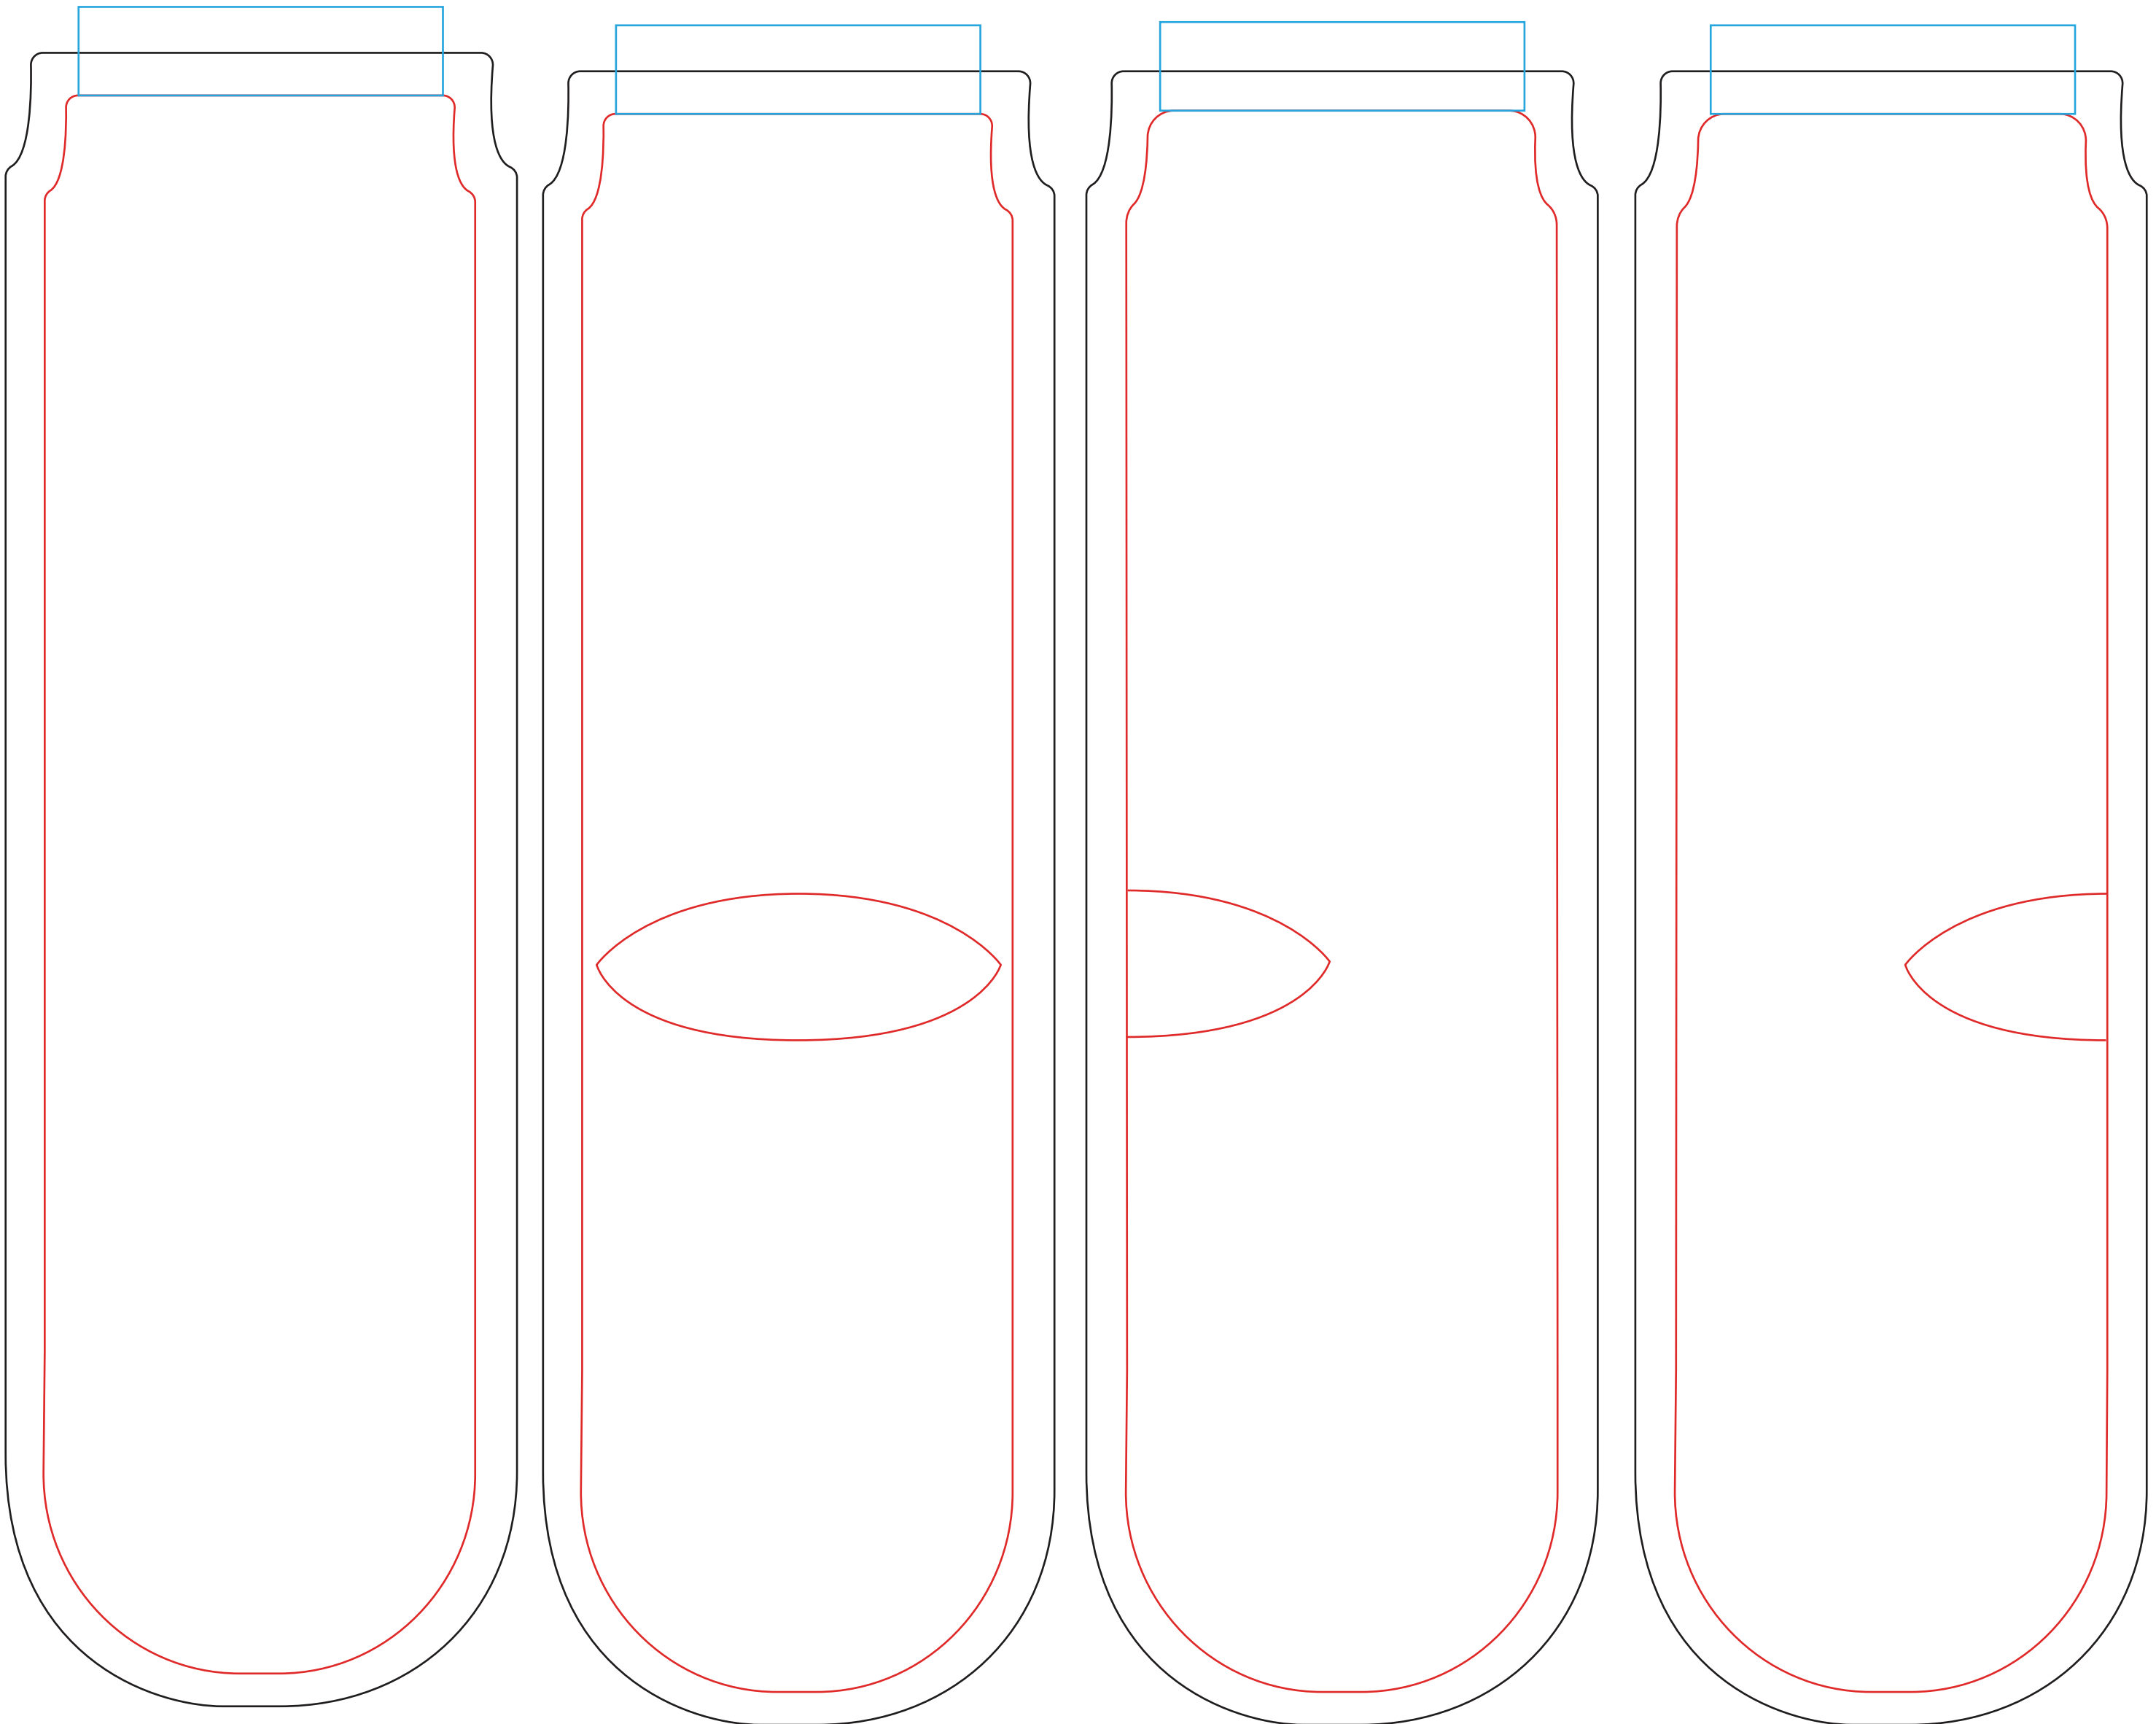

Red Line: Actual Product Dimensions

Black Line: Bleed Line

Blue Line: Pre-insterted Sock Jig

FRONT

BACK

SIDE

SIDE