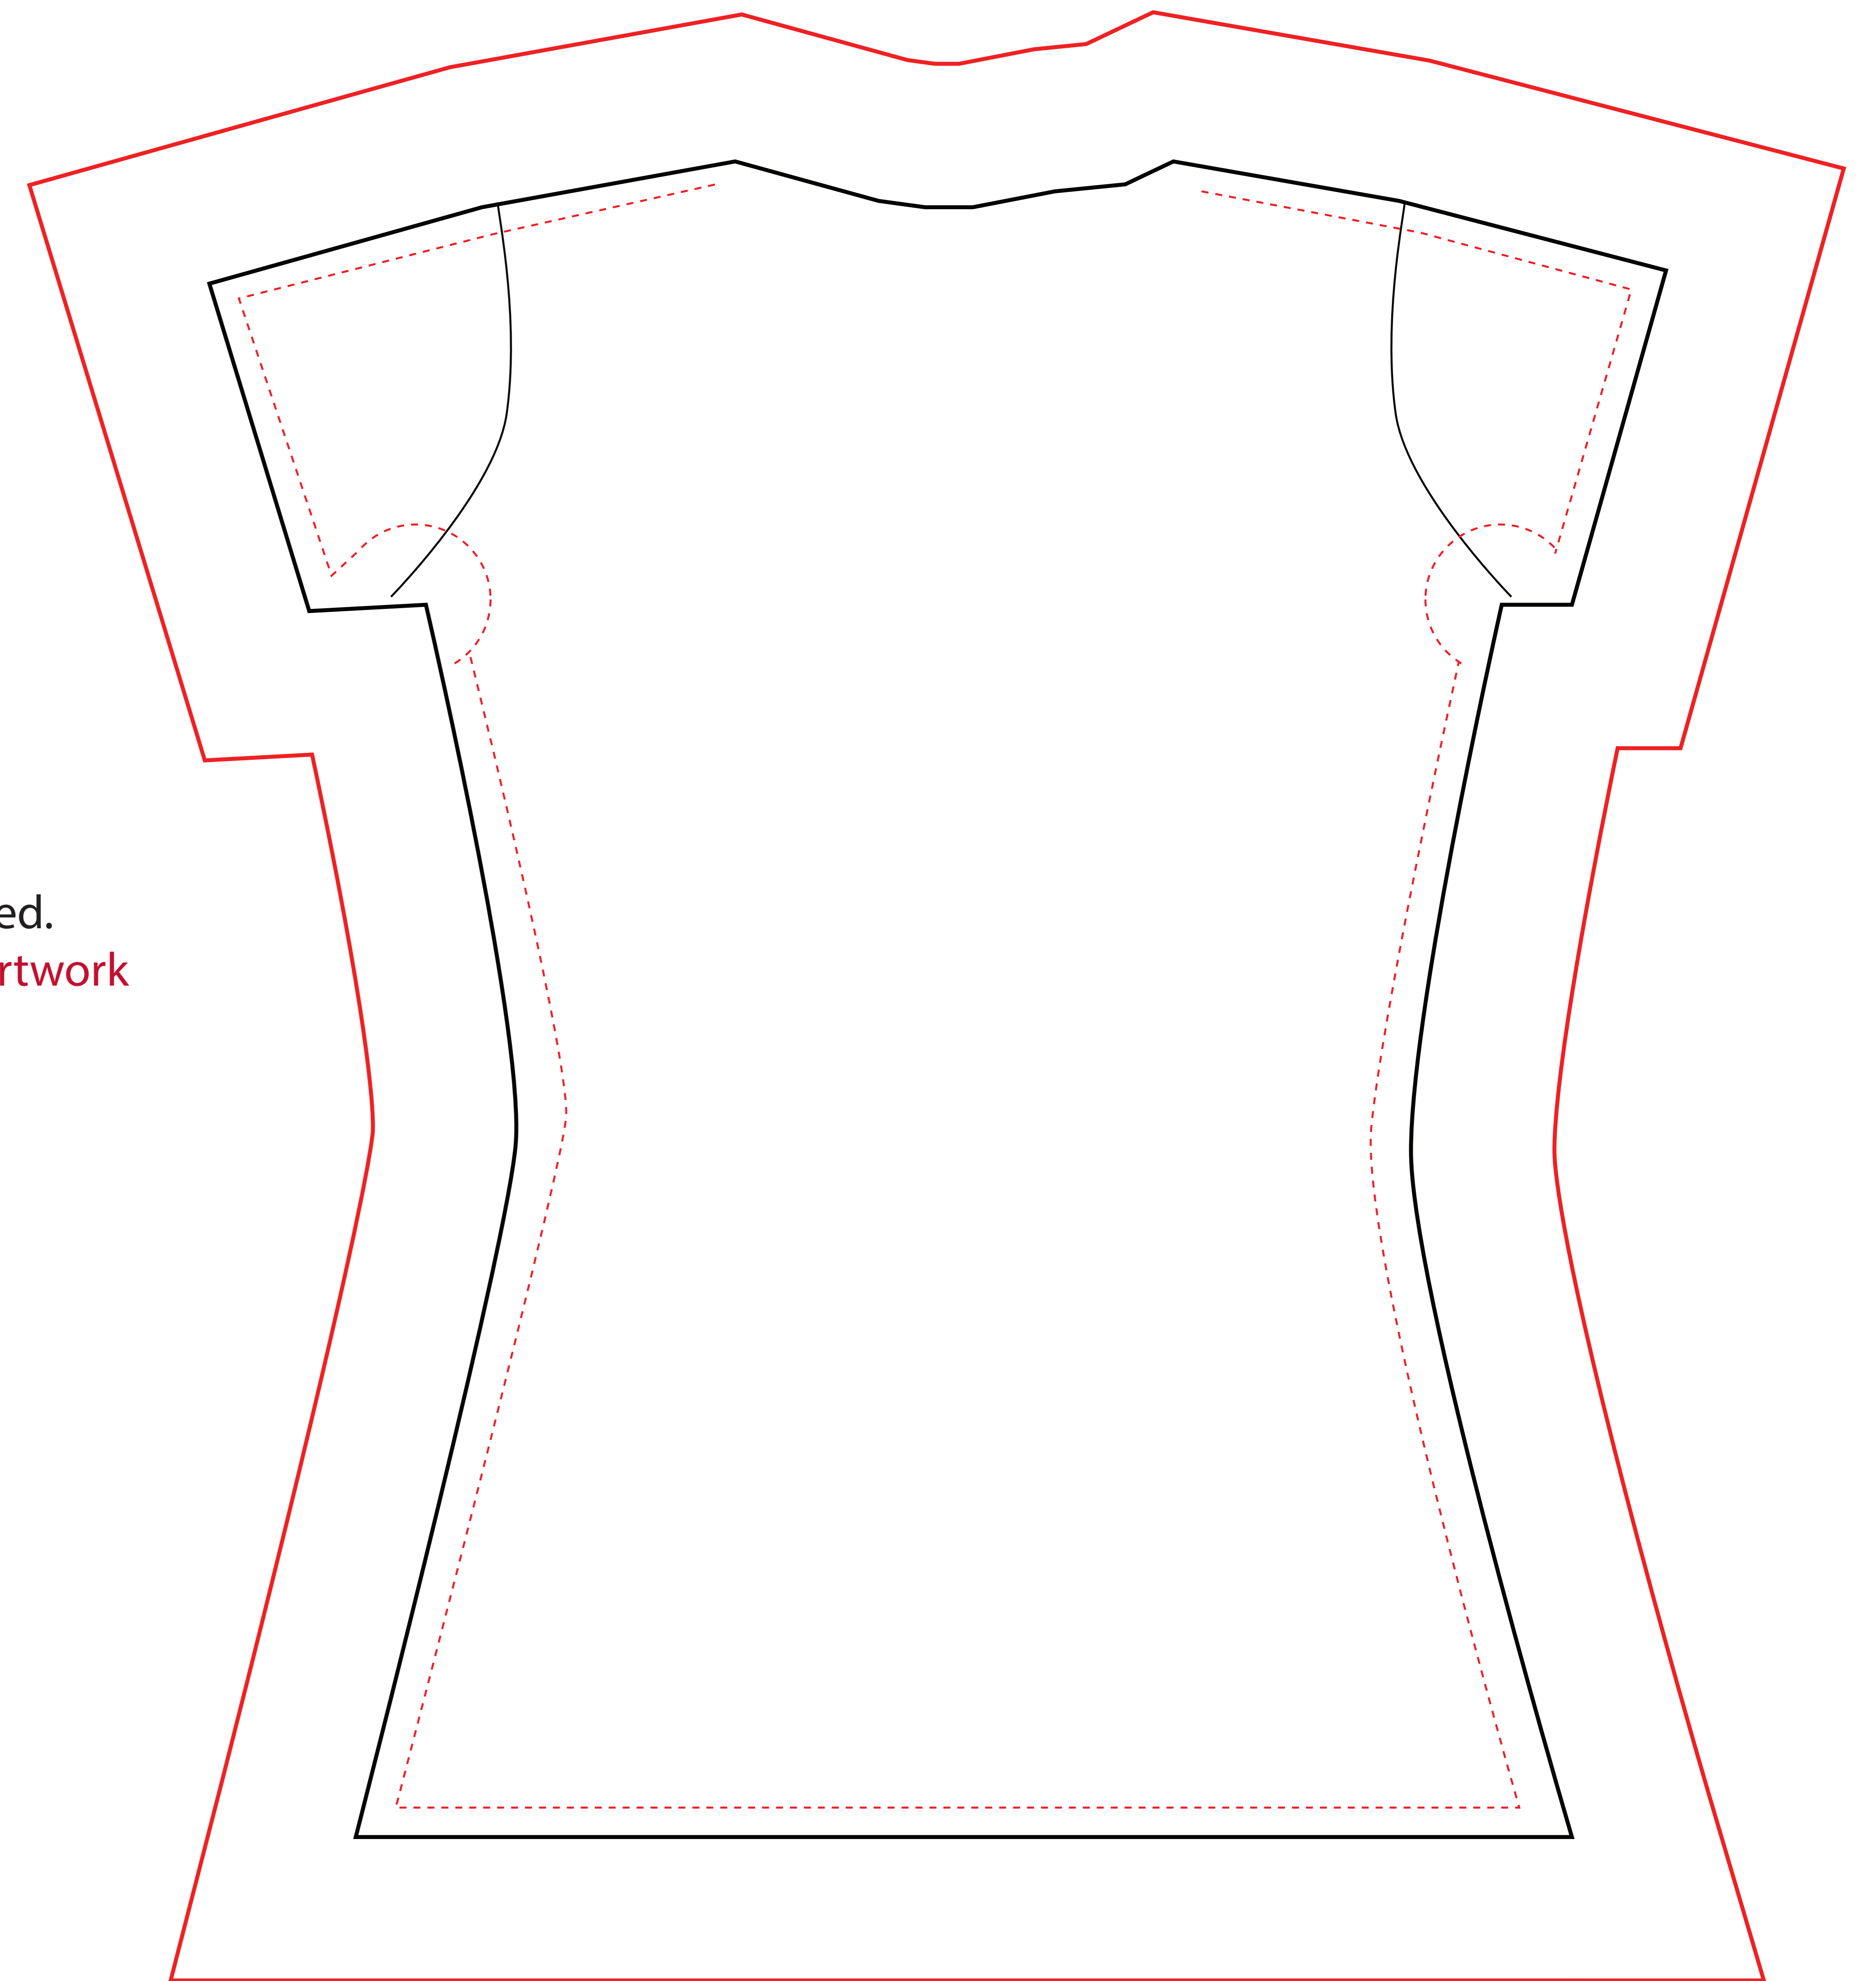

Ladies Slim Short Sleeve XS

Front

Black Line = Shirt
Solid Red Line = Bleed.
You must extend your artwork
to the bleed line!

Back