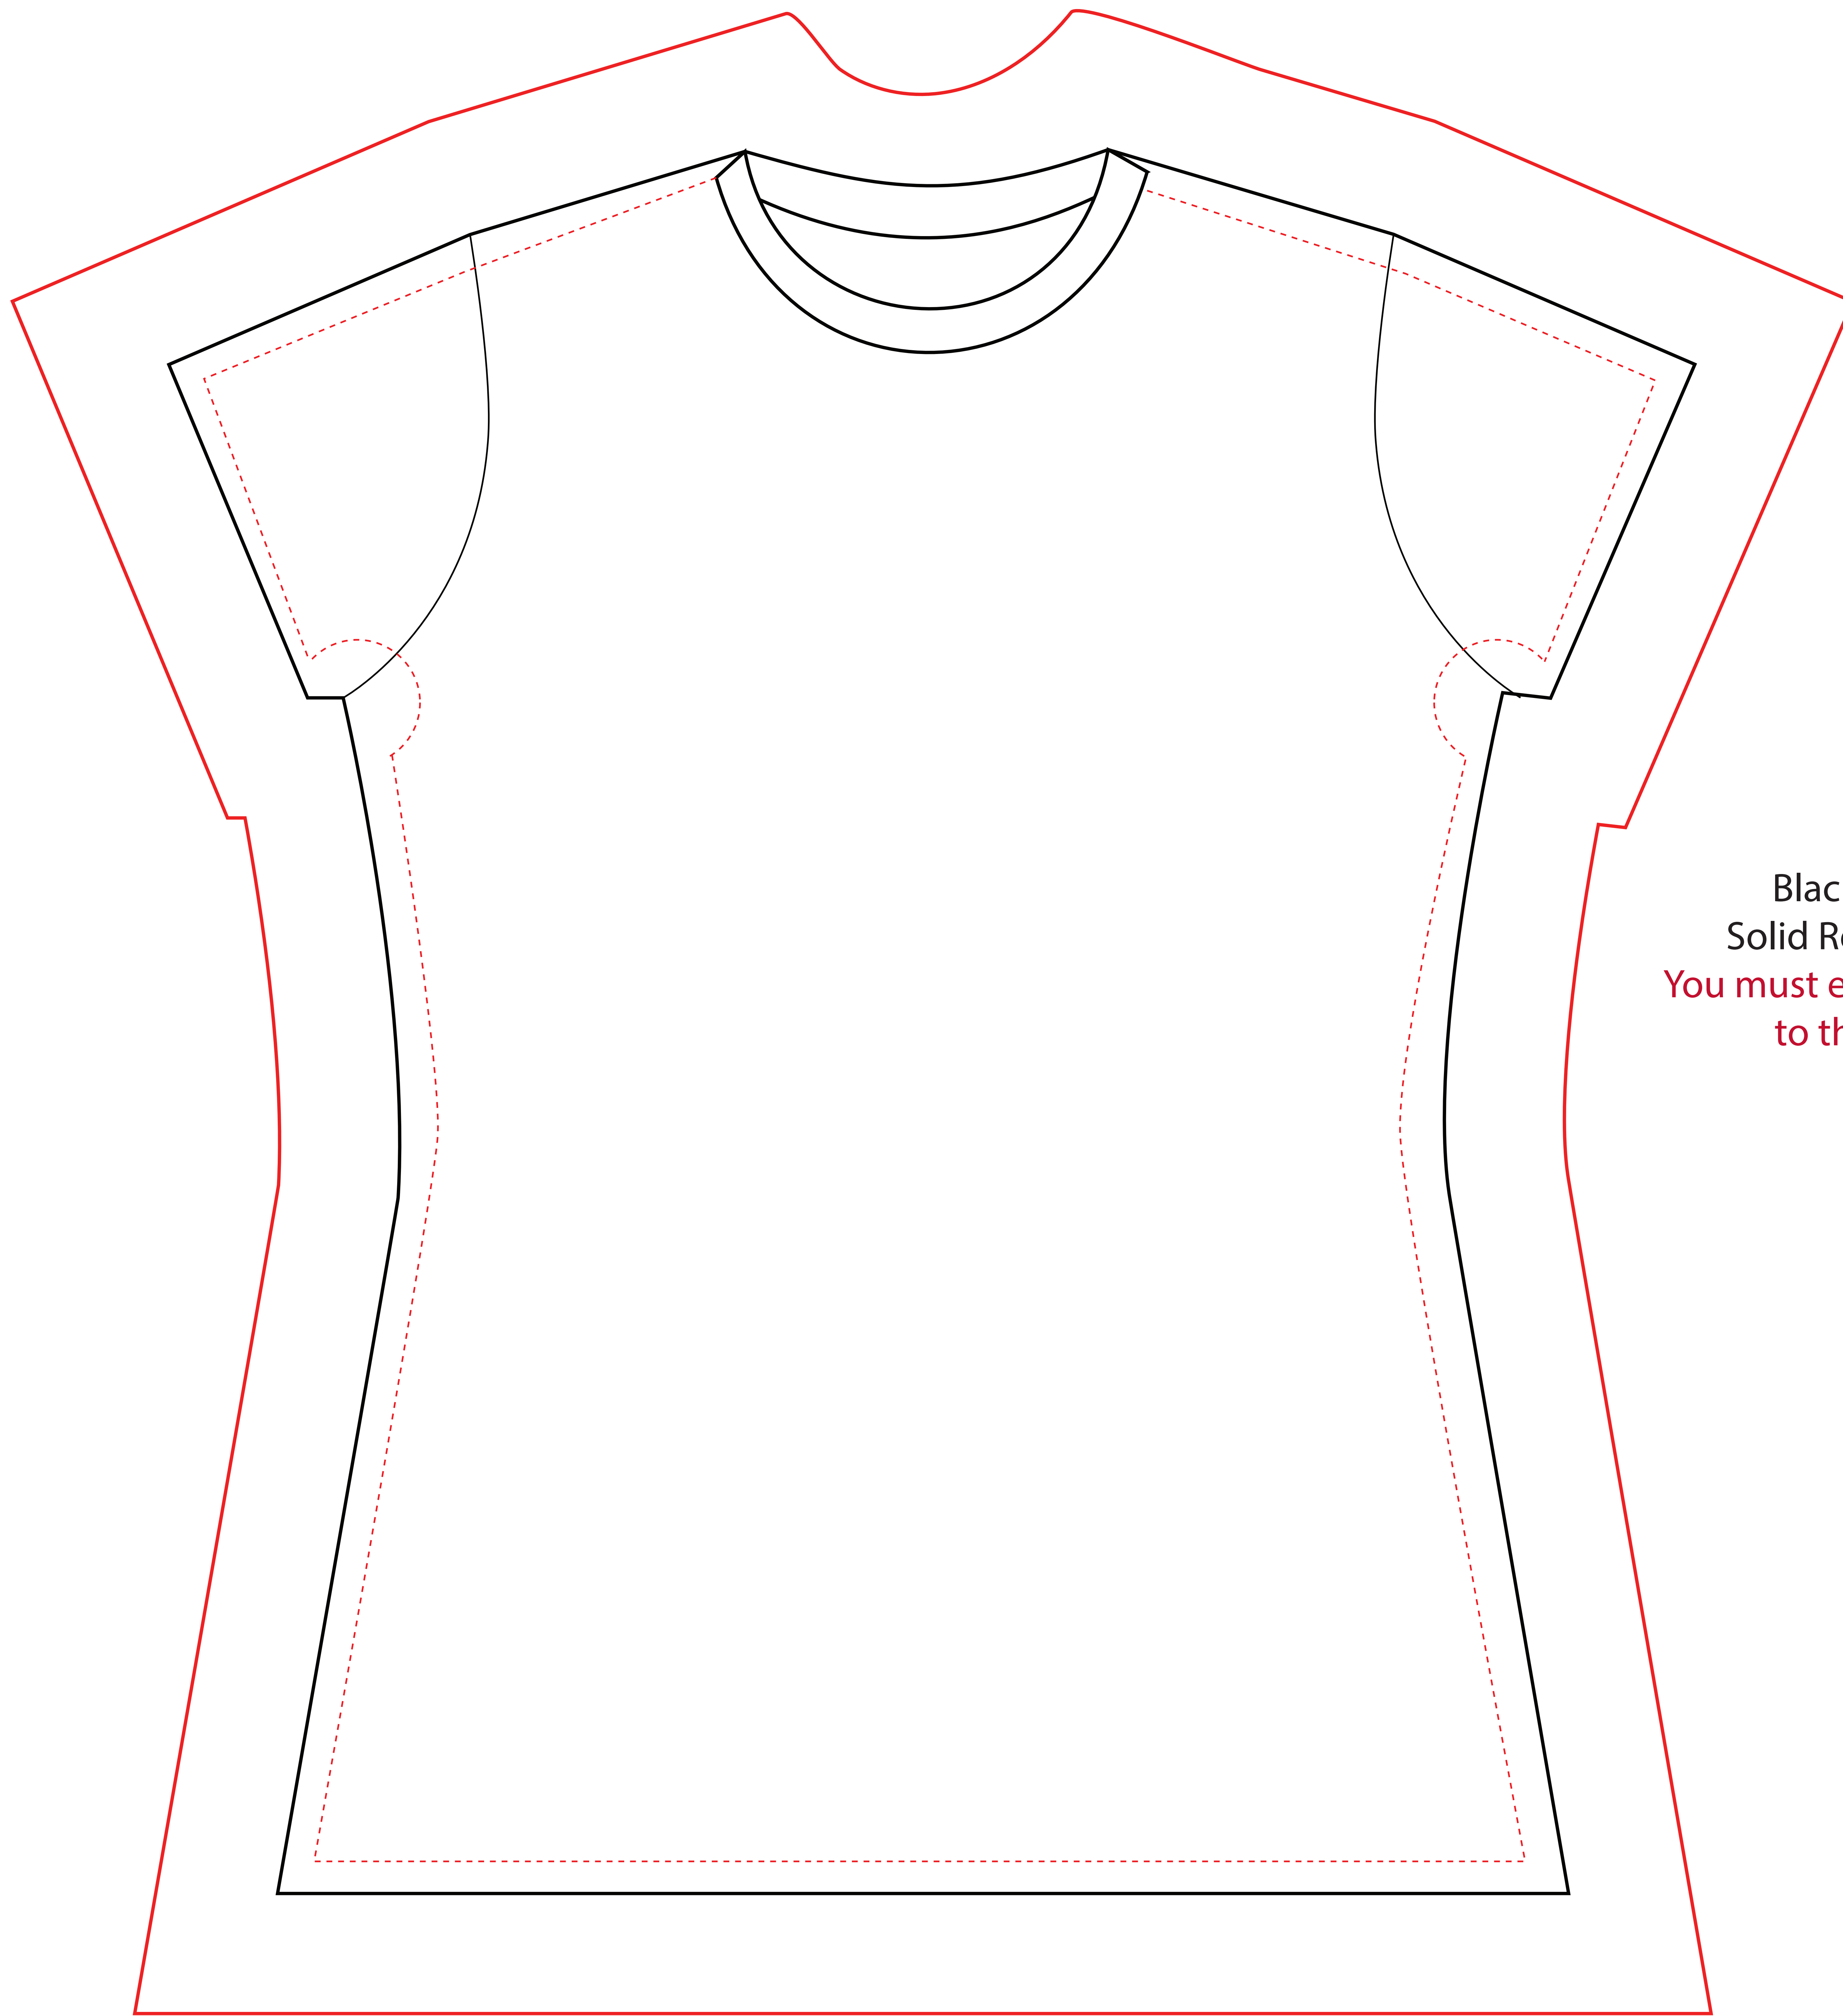

Ladies Slim Short Sleeve 2XL

Front

Black Line = Shirt
Solid Red Line = Bleed.
You must extend your artwork
to the bleed line!

Back