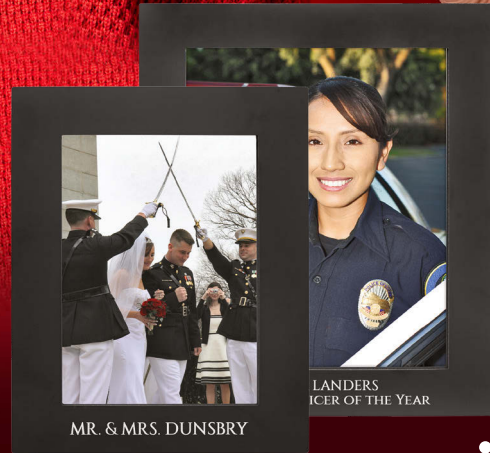

PERSONALIZED

Anodized Aluminum Picture Frames

• 2 COLORS • 3 SIZES • FRAMES CAN HANG OR STAND

**LASER
ENGRAVED**

Available to hold picture sizes:

• 4" x 6" • 5" x 7" • 8" x 10"

Available to hold picture sizes: