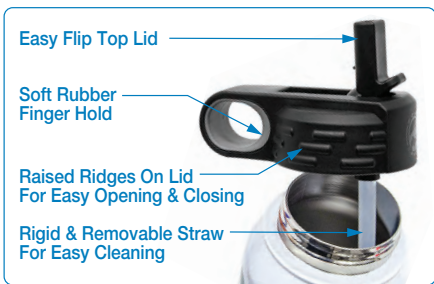

Polar Camel High Endurance Drinkware

• DOUBLE WALL VACUUM INSULATION • DURABLE POWDER COATED

12 oz. Water Bottles

LWB052	Black
LWB053	Red
LWB054	Royal Blue
LWB055	Pink
LWB056	Teal
LWB057	Light Blue
LWB058	Light Purple
LWB059	Purple
LWB060	Gray
LWB061	Navy Blue
LWB062	Orange
LWB063	Maroon
LWB064	White
LWB065	Green
LWB066	Yellow
LWB067	Coral
LWB068	Olive Green
LWB051	Stainless Steel

20 oz. Water Bottles

LWB102	Black
LWB103	Red
LWB104	Royal Blue
LWB105	Pink
LWB106	Teal
LWB107	Light Blue
LWB108	Light Purple
LWB109	Purple
LWB110	Gray
LWB111	Navy Blue
LWB112	Orange
LWB113	Maroon
LWB114	White
LWB115	Green
LWB116	Yellow
LWB117	Coral
LWB118	Olive Green
LWB101	Stainless Steel

32 oz. Water Bottles

LWB202	Black
LWB203	Red
LWB204	Royal Blue
LWB205	Pink
LWB206	Teal
LWB207	Light Blue
LWB208	Light Purple
LWB209	Purple
LWB210	Dark Gray
LWB211	Navy Blue
LWB212	Orange
LWB213	Maroon
LWB214	White
LWB215	Green
LWB216	Yellow
LWB217	Coral
LWB218	Olive Green
LWB201	Stainless Steel

40 oz. Water Bottles

LWB302	Black
LWB303	Red
LWB304	Royal Blue
LWB305	Pink
LWB306	Teal
LWB307	Light Blue
LWB308	Light Purple
LWB309	Purple
LWB310	Gray
LWB311	Navy Blue
LWB312	Orange
LWB313	Maroon
LWB314	White
LWB315	Green
LWB316	Yellow
LWB317	Coral
LWB318	Olive Green
LWB301	Stainless Steel