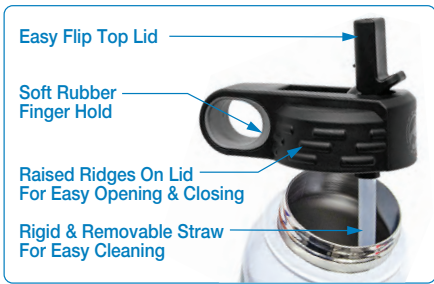

Polar Camel High Endurance Drinkware

• DOUBLE WALL VACUUM INSULATION • DURABLE POWDER COATED

12 oz. Water Bottles

LWB052	Black
LWB053	Red
LWB054	Royal Blue
LWB055	Pink
LWB056	Teal
LWB057	Light Blue
LWB058	Light Purple
LWB059	Purple
LWB060	Gray
LWB061	Navy Blue
LWB062	Orange
LWB063	Maroon
LWB064	White
LWB065	Green
LWB066	Yellow
LWB067	Coral
LWB068	Olive Green
LWB051	Stainless Steel

20 oz. Water Bottles

LWB102	Black
LWB103	Red
LWB104	Royal Blue
LWB105	Pink
LWB106	Teal
LWB107	Light Blue
LWB108	Light Purple
LWB109	Purple
LWB110	Gray
LWB111	Navy Blue
LWB112	Orange
LWB113	Maroon
LWB114	White
LWB115	Green
LWB116	Yellow
LWB117	Coral
LWB118	Olive Green
LWB101	Stainless Steel

32 oz. Water Bottles

LWB202	Black
LWB203	Red
LWB204	Royal Blue
LWB205	Pink
LWB206	Teal
LWB207	Light Blue
LWB208	Light Purple
LWB209	Purple
LWB210	Dark Gray
LWB211	Navy Blue
LWB212	Orange
LWB213	Maroon
LWB214	White
LWB215	Green
LWB216	Yellow
LWB217	Coral
LWB218	Olive Green
LWB201	Stainless Steel

40 oz. Water Bottles

LWB302	Black
LWB303	Red
LWB304	Royal Blue
LWB305	Pink
LWB306	Teal
LWB307	Light Blue
LWB308	Light Purple
LWB309	Purple
LWB310	Gray
LWB311	Navy Blue
LWB312	Orange
LWB313	Maroon
LWB314	White
LWB315	Green
LWB316	Yellow
LWB317	Coral
LWB318	Olive Green
LWB301	Stainless Steel