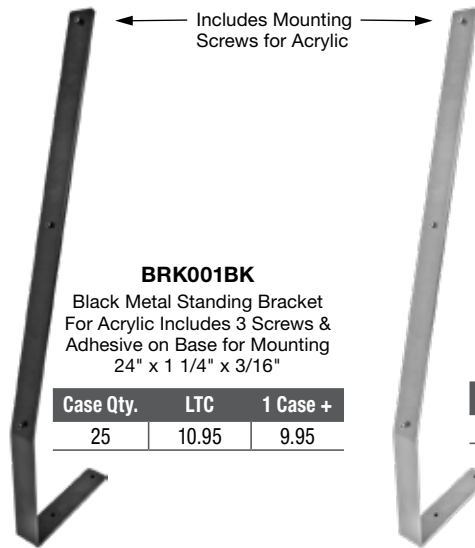

For Availability, Details, Orders visit shop.jdsindustries.com

SEG D15-R15

15" Banner Ups SEG Design Side Rail

Case Qty.	Any Qty.
48	1.75

SEG D15-R21

21" Banner Ups SEG Design Side Rail Only

Case Qty.	Any Qty.
48	2.50

SEG D15-R33

33" Banner Ups SEG Design Side Rail

Case Qty.	Any Qty.
48	3.75

SEG D15-R45

45" Banner Ups SEG Design Side Rail

Case Qty.	Any Qty.
48	4.50

SEG D15-TCON

Banner Ups SEG Design T-Connector pieces

Case Qty.	Any Qty.
48	.79

SEG D15-CORNER

Banner Ups SEG Design Corner Pieces

Case Qty.	Any Qty.
48	.69

KTAPE143-80AS

80' Banner Ups SEG Design KederTape 14mm x 3mm

Any Quantity
35.00

KTAPE-PULLTABS

Keder Tape Pull Tabs 1 3/4" x 5"

Case Qty.	Any Qty.
25	1.25

SNEEZE GUARD BRACKETS

BRK125BK

Black Metal Bracket Stand for Acrylic Holds 1/8" Thick Acrylic 12" x 3" x 2 7/8"

Case Qty.	LTC	1 Case +
25	10.95	9.95

BRK125SV

Silver Metal Bracket Stand for Acrylic Holds 1/8" Acrylic 12" x 3" x 2 7/8"

Case Qty.	LTC	1 Case +
25	10.95	9.95

BRK250BK

Black Metal Bracket Stand for Acrylic Holds 1/4" Thick Acrylic 12" x 3" x 2 7/8"

Case Qty.	LTC	1 Case +
25	10.95	9.95

BRK250SV

Silver Metal Bracket Stand for Acrylic Holds 1/4" Thick Acrylic 12" x 3" x 2 7/8"

Case Qty.	LTC	1 Case +
25	10.95	9.95

Includes Mounting Screws for Acrylic

BRK001BK

Black Metal Standing Bracket For Acrylic Includes 3 Screws & Adhesive on Base for Mounting 24" x 1 1/4" x 3/16"

Case Qty.	LTC	1 Case +
25	10.95	9.95

BRK001SV

Silver Metal Standing Bracket For Acrylic Includes 3 Screws & Adhesive on Base for Mounting 24" x 1 1/4" x 3/16"

Case Qty.	LTC	1 Case +
25	10.95	9.95